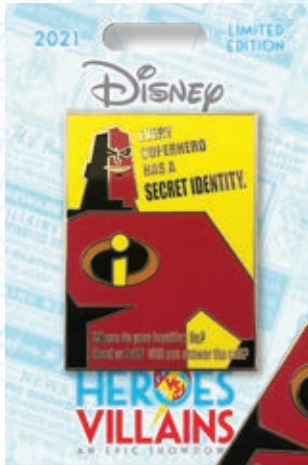

ARTIST: Jes Willis

EDITION: 2,000

RETAIL: \$19.99

DIMENSIONS: 1.45" w X 2.00" h

©MARVEL

ITEM #
28

RECRUITMENT POSTER SERIES:
MIKE WAZOWSKI

DESCRIPTION: Recruitment poster pin featuring Mike Wasowszki. "We've got our eye on you!"

ARTIST: Jason Peltz

EDITION: 2,000

RETAIL: \$19.99

DIMENSIONS: 1.45" w X 2.00" h

©Disney/Pixar

ITEM #
29

RECRUITMENT POSTER SERIES:
MR. INCREDIBLE

DESCRIPTION: Recruitment poster pin featuring Mr. Incredible. "Every superhero has a secret identity."

ARTIST: Jason Peltz

EDITION: 2,000

RETAIL: \$19.99

DIMENSIONS: 1.45" w X 2.00" h

©Disney/Pixar

ITEM #
30

RECRUITMENT POSTER SERIES:
RANDALL

DESCRIPTION: Recruitment poster pin featuring Randall. "Join the SCREAM team."