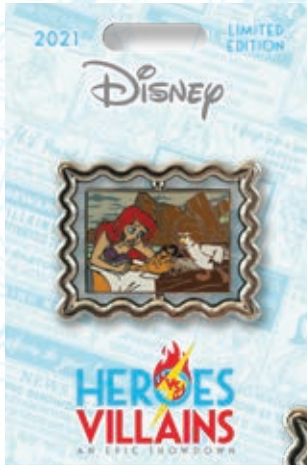

ARTIST: Dawn Ockstadt

EDITION: 1,000

RETAIL: \$21.99

DIMENSIONS: 1.75" w X 1.35" h

FEATURES: Spinner pin with full color enamel front and back
3D sculpted frame

ITEM #
42

PIVOTAL SCENE SERIES:
THE LITTLE MERMAID