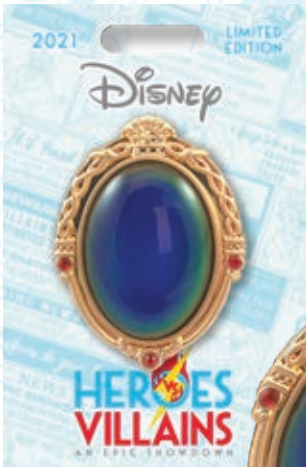

FEATURES: Mini jumbo
Black base metal

© & ™ Lucasfilm Ltd.

ITEM #
12

INDIVIDUAL PINS:
2020 GUEST INSPIRED PIN

Disney

DESCRIPTION: Pin designed in collaboration with 2020 Disney Pin Celebration Auction Lot Winner featuring Hercules, Mulan and Walt Disney

ARTIST: Guest Design/Jes Willis/
Quynh Kimball

EDITION: 1,000

RETAIL: \$34.99

DIMENSIONS: 2.00" w X 3.00" h

FEATURES: Mini Jumbo
Hinge Pin
High Concentrated Glitter
4C Printed Insert
of Walt Disney

ITEM #
13

INDIVIDUAL PIN:
EVIL QUEEN MIRROR

DESCRIPTION: Where do your loyalties lie? Find out with this color changing magic mirror. Are you feeling Heroic or Villainous?

ARTIST: Maria Stuckey

EDITION: 1,000

RETAIL: \$21.99