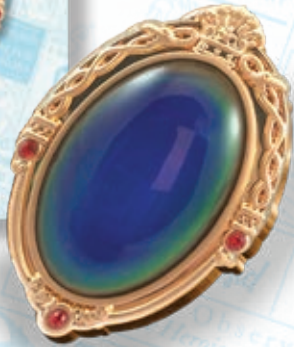

INDIVIDUAL PIN:
EVIL QUEEN MIRROR

DESCRIPTION: Where do your loyalties lie? Find out with this color changing magic mirror. Are you feeling Heroic or Villainous?

ARTIST: Maria Stuckey

EDITION: 1,000

RETAIL: \$21.99