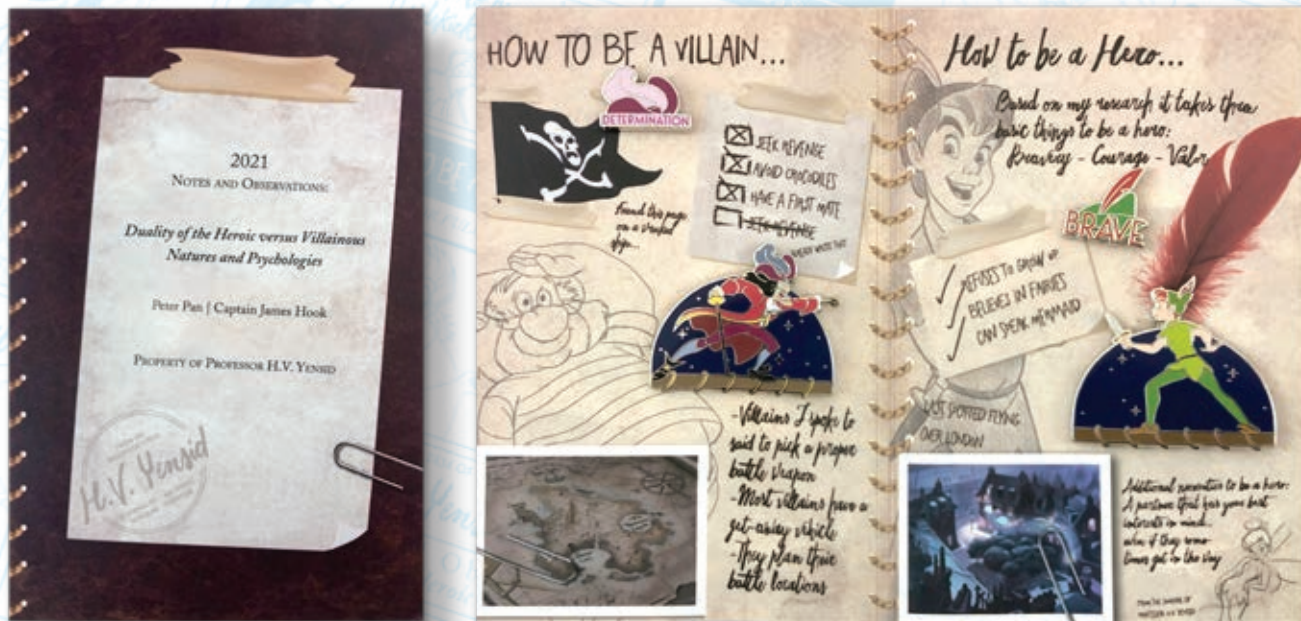

ITEM #
38

HOW TO BE A HERO OR A VILLAIN SERIES:
PETER PAN