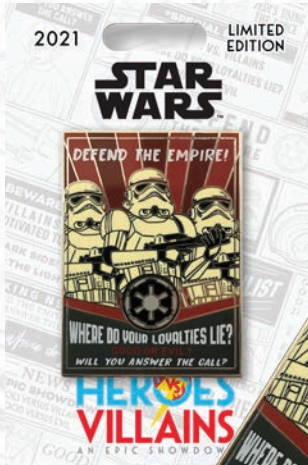

ARTIST: Jason Peltz

EDITION: 2,000

RETAIL: \$19.99

DIMENSIONS: 1.45" w X 2.00" h

ITEM #
33

RECRUITMENT POSTER SERIES:
STAR WARS™ STORMTROOPER

DESCRIPTION: Recruitment poster pin featuring the Star Wars™ Stormtroopers. "Defend the Empire!"