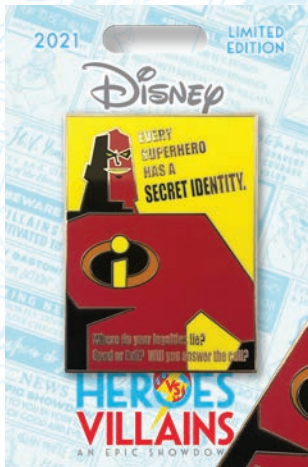

ARTIST: Jes Willis

EDITION: 2,000

RETAIL: \$19.99

DIMENSIONS: 1.45" w X 2.00" h

©MARVEL

ITEM #
28

RECRUITMENT POSTER SERIES:
MIKE WAZOWSKI

DESCRIPTION: Recruitment poster pin featuring Mike Wasowszki. "We've got our eye on you!"

ARTIST: Jason Peltz

EDITION: 2,000

RETAIL: \$19.99

DIMENSIONS: 1.45" w X 2.00" h

©Disney/Pixar

ITEM #
29

RECRUITMENT POSTER SERIES:
MR. INCREDIBLE

DESCRIPTION: Recruitment poster pin featuring Mr. Incredible. "Every superhero has a secret identity."

ARTIST: Jason Peltz

EDITION: 2,000

RETAIL: \$19.99

DIMENSIONS: 1.45" w X 2.00" h

©Disney/Pixar

ITEM #
30

RECRUITMENT POSTER SERIES:
RANDALL

DESCRIPTION: Recruitment poster pin featuring Randall. "Join the SCREAM team."