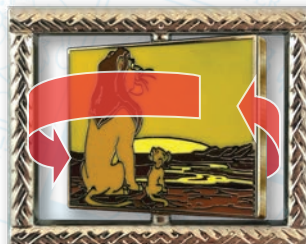

RETAIL: \$21.99

DIMENSIONS: 1.75" w X 1.35" h

FEATURES: Spinner pin with full color enamel front and back
3D sculpted frame

ITEM #
41

PIVOTAL SCENE SERIES:
THE LION KING

DESCRIPTION: Pivotal moments in beloved films featuring Simba, Mufasa and Scar.

ARTIST: Dawn Ockstadt

EDITION: 1,000

RETAIL: \$21.99

DIMENSIONS: 1.75" w X 1.35" h

FEATURES: Spinner pin with full color enamel front and back
3D sculpted frame

ITEM #
42

PIVOTAL SCENE SERIES:
THE LITTLE MERMAID