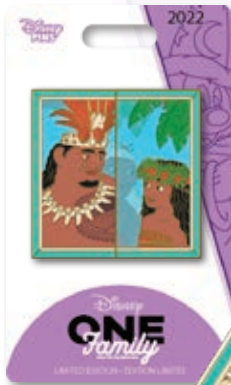

**EDITION:** 750

**RETAIL:** \$29.99

**DIMENSIONS:** Approx. 2.5"W x 2.5"H

**FEATURES:** Dual slider opens to reveal  
character, stained glass

ITEM  
#23

FAMILY MEMORIES  
**MOANA**

**DESCRIPTION:** Family Memories  
Moana Pin

**ARTIST:** Ariel Silverstein

**EDITION:** 750

**RETAIL:** \$29.99

**DIMENSIONS:** Approx. 2.5"W x 2.5"H

**FEATURES:** Dual slider opens to reveal  
character, stained glass

Disney  
**ONE**  
*Family*  
2022 PIN CELEBRATION