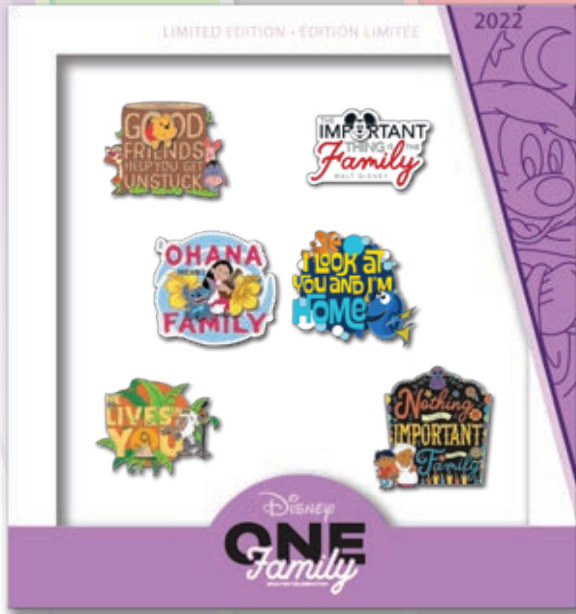

©DISNEY | ©DISNEY/PIXAR | ©&™ LUCASFILM LTD. | ©MARVEL | TM & ©20TH CENTURY STUDIOS

FAMILY PORTRAITS  
**SPIDER-MAN**

DESCRIPTION: Family Portraits Frame  
Spider-Man

ARTIST: Daria Vinogradova

EDITION: 500

RETAIL: \$34.95

DIMENSIONS: Approx. 2.3"W x 2.0"H

FEATURES: 3D sculpted metal frame, pin on pin,  
removeable full color printed insert

Your photo goes here!

Items shown may have been enlarged for detail or reduced to fit the page. Colors and details may vary from the final product. All information described herein, including (but not limited to) edition size, retail dimensions and embellishments are subject to change or cancellation without notice.

©DISNEY | ©DISNEY/PIXAR | ©&™ LUCASFILM LTD. | ©MARVEL | TM & ©20TH CENTURY STUDIOS

BOX SET  
**FAMILY MOTTO**

DESCRIPTION: Family Motto  
Boxed Set of 6 Pins

ARTIST: Jes Willis

EDITION: 300

RETAIL: \$175.00

DIMENSIONS: Coco - 1.66"W x 1.75"H  
'Ohana - 1.88"W x 1.75"H  
Dory - 1.75"W x 1.66"H  
Rafiki - 1.87"W x 1.46"H  
Walt Disney - 1.87"W x 1.23"H  
Pooh - 1.75"W x 1.36"H

FEATURES: Pin on Pin for all pins, variety of treatments (glitter, translucent, and marbelized)