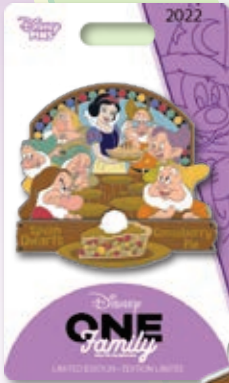

ARTIST: *Tokyo Disney Resort*

EDITION: 1,000

RETAIL: \$24.99

DIMENSIONS: Approx. 2"W x 2"H

FEATURES: Pin on Pin with soft PVC  
embellishment

ITEM #19

FAMILY DINNER

# SNOW WHITE AND THE SEVEN DWARFS

DESCRIPTION: Family Dinner  
Snow White and the Seven  
Dwarfs Pin

ARTIST: Jes Willis

EDITION: 1,000

RETAIL: \$24.99

DIMENSIONS: Approx. 2.18"W x 2"H

FEATURES: Pin on Pin with soft PVC  
embellishment