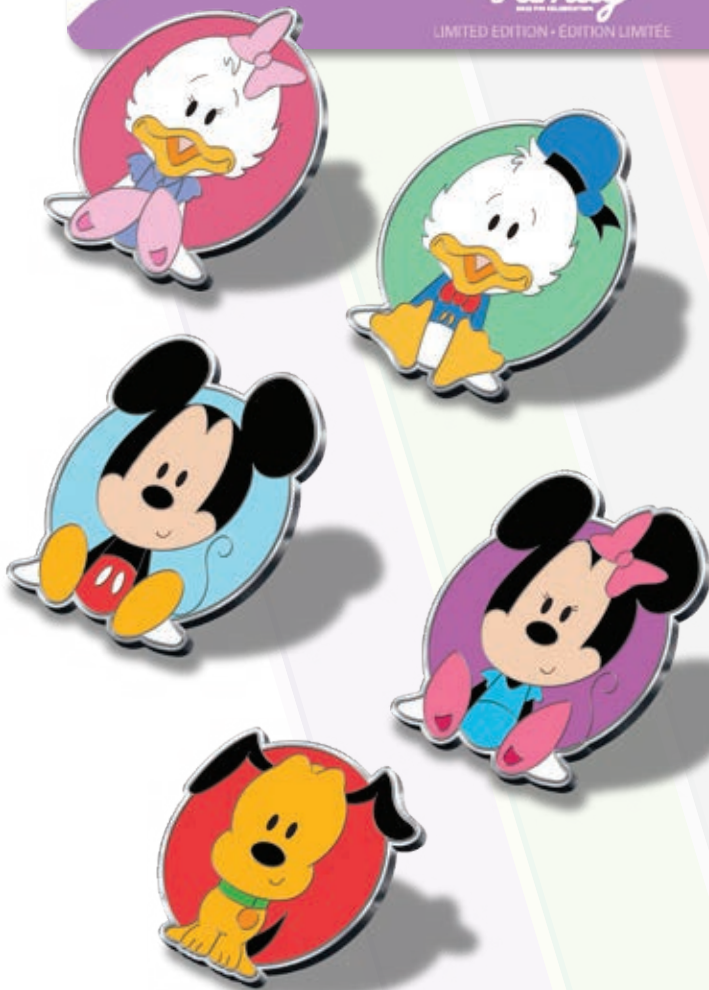

RETAIL: \$14.99

DIMENSIONS: Approx. 4.8"W x 1.7"H

FEATURES: Bar that Connected As One pins can connect to build your own family

Attach all 5 pins from one family...

...or display your favorites together.

\* This item will be shared between Walt Disney World® Resort and Disneyland® Resort.

©DISNEY | ©DISNEY/PIXAR | ©&™ LUCASFILM LTD. | ©MARVEL | TM & ©20TH CENTURY STUDIOS

ITEM  
#09

CONNECTED AS ONE  
FAB 5

DESCRIPTION: Connected As One  
Fab 5 Pin Set

ARTIST: Jes Willis

EDITION: 750

RETAIL: \$34.99

DIMENSIONS: Sizes range from  
1" - 1.25" WxH each

FEATURES: Character pins with a removable  
chain to connect to other pins  
or Connections Bar\* - build your  
own family

\*Connections Bar sold separately.