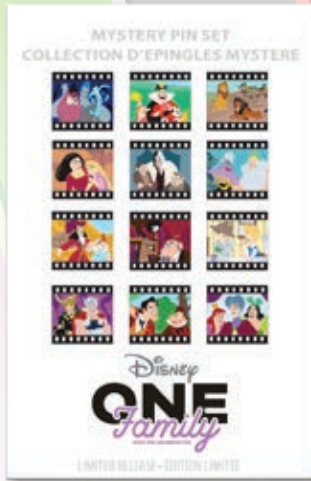

ITEM
#30

MYSTERY BOX SET*
VILLAINOUS FRIENDS AND FAMILY

DESCRIPTION: Mystery Box Set*
Villainous Friends and Family Set

ARTIST: Jason Peltz

EDITION: Limited Release

RETAIL: $24.99

DIMENSIONS: Approx. 1.75"W x 1.68"H each

FEATURES: 2 Pins per box
12 Pins in collection