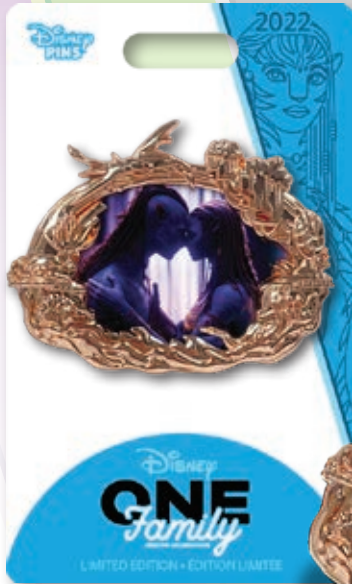

©DISNEY | ©DISNEY/PIXAR | ©&™ LUCASFILM LTD. | ©MARVEL | TM & ©20TH CENTURY STUDIOS

ITEM  
#25

LIMITED EDITION BOX SET  
**FAMILY HEIRLOOMS**

**DESCRIPTION:** Family Heirlooms  
Boxed Set of 5

**ARTIST:** Ariel Silverstein

**EDITION:** 300

**RETAIL:** \$160.00

**DIMENSIONS:** Approx. 1.75"H x 1.75"W each

**FEATURES:** 3D Sculpted Metal

Disney  
**ONE**  
*Family*  
2022 PIN CELEBRATION

Items shown may have been enlarged for detail or reduced to fit the page. Colors and details may vary from the final product. All information described herein, including (but not limited to) edition size, retail dimensions and embellishments are subject to change or cancellation without notice.

©DISNEY | ©DISNEY/PIXAR | ©&™ LUCASFILM LTD. | ©MARVEL | TM & ©20TH CENTURY STUDIOS

ITEM  
#26

FAMILY PORTRAITS  
**AVATAR**

DESCRIPTION: Family Portraits Frame  
Avatar Pin

ARTIST: Daria Vinogradova & Jes Willis

EDITION: 500

RETAIL: \$34.95

DIMENSIONS: Approx. 2.75"W x 2.3"H

FEATURES: 3D sculpted metal frame, pin on pin,  
removeable full color printed insert

Your photo goes here!

Disney  
**ONE**  
*Family*  
2022 PIN CELEBRATION