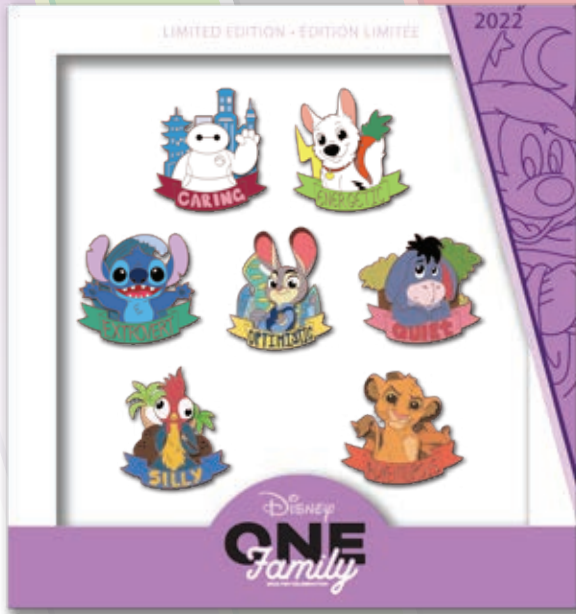

LIMITED EDITION BOX SET
FAMILY PERSONALITY

DESCRIPTION: Family Personality
Boxed Set of 7 Pins

ARTIST: Alex Wang

EDITION: 300

RETAIL: $195.00

DIMENSIONS: Approx. 1.75"W x 1.75"H

FEATURES: Pin on pin with glitter