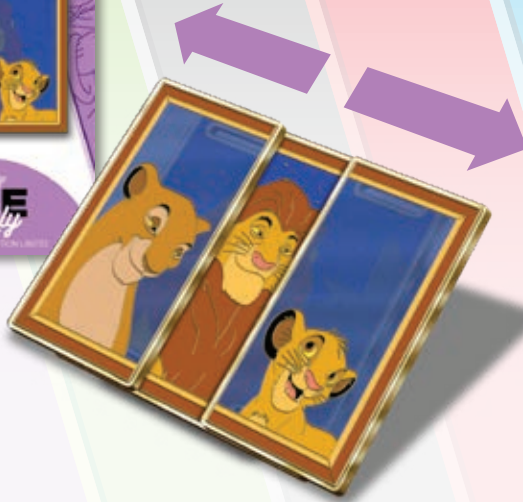

ITEM
#22

FAMILY MEMORIES
THE LION KING

DESCRIPTION: Family Memories
The Lion King Pin

ARTIST: Ariel Silverstein

EDITION: 750

RETAIL: $29.99

DIMENSIONS: Approx. 2.5"W x 2.5"H

FEATURES: Dual slider opens to reveal
character, stained glass

ITEM
#23

FAMILY MEMORIES
MOANA