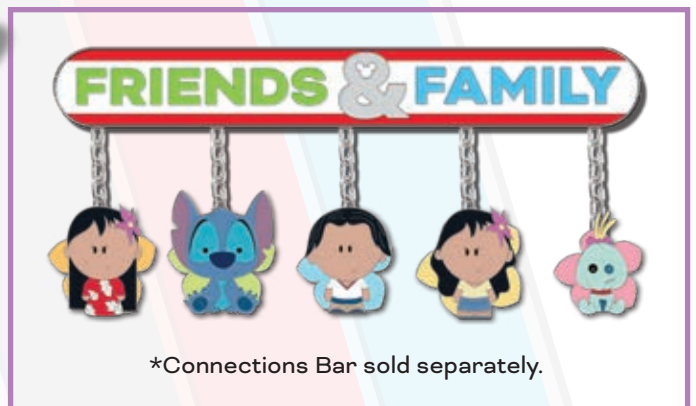

RETAIL: \$34.99

DIMENSIONS: Sizes range from  
1" - 1.25" WxH each

FEATURES: Character pins with a removable  
chain to connect to other pins  
or Connections Bar\* - build your  
own family

\*Connections Bar sold separately.