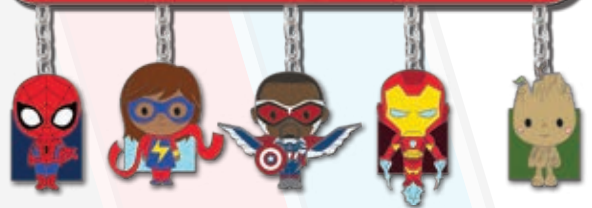

RETAIL: \$14.99

DIMENSIONS: Approx. 4.8"W x 1.7"H

FEATURES: Bar that Connected As One pins can connect to build your own family

Attach all 5 pins from one family...

...or display your favorites together.

\* This item will be shared between Walt Disney World® Resort and Disneyland® Resort.

©DISNEY | ©DISNEY/PIXAR | ©&™ LUCASFILM LTD. | ©MARVEL | TM & ©20TH CENTURY STUDIOS

CONNECTED AS ONE  
**MARVEL FAMILY**

DESCRIPTION: Connected As One  
Marvel Family Set

ARTIST: Jes Willis

EDITION: 750

RETAIL: \$34.99

DIMENSIONS: Sizes range from  
1" - 1.25" WxH each

FEATURES: Character pins with a removable  
chain to connect to other pins  
or Connections Bar\* - build your  
own family

**FRIENDS & FAMILY**

\*Connections Bar sold separately.