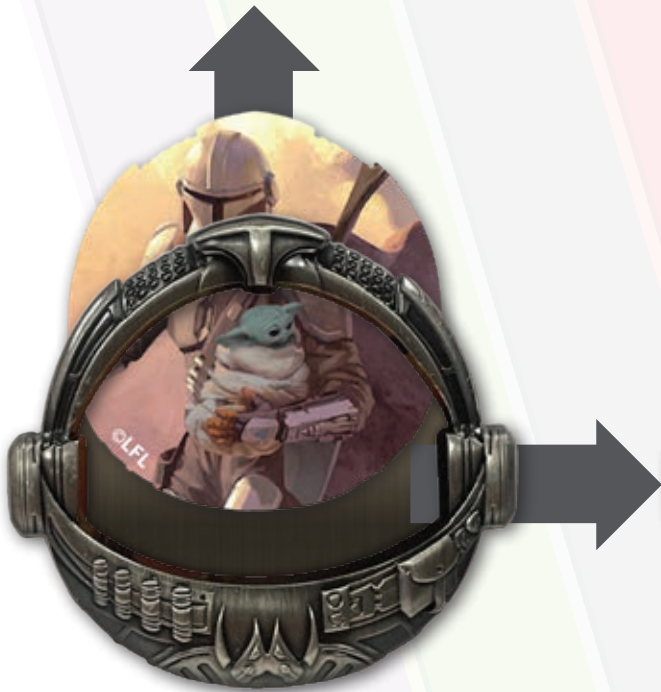

©DISNEY | ©DISNEY/PIXAR | ©&™ LUCASFILM LTD. | ©MARVEL | TM & ©20TH CENTURY STUDIOS

ITEM  
#27

FAMILY PORTRAITS  
**THE MANDALORIAN**

DESCRIPTION: Family Portraits Frame  
The Mandalorian Pin

ARTIST: Daria Vinogradova

EDITION: 500

RETAIL: \$34.95

DIMENSIONS: Approx. 2.5"W x 2.34"H

FEATURES: 3D sculpted metal frame, pin on pin,  
removeable full color printed insert

Your photo goes here!

Disney  
**ONE**  
*Family*  
2022 PIN CELEBRATION