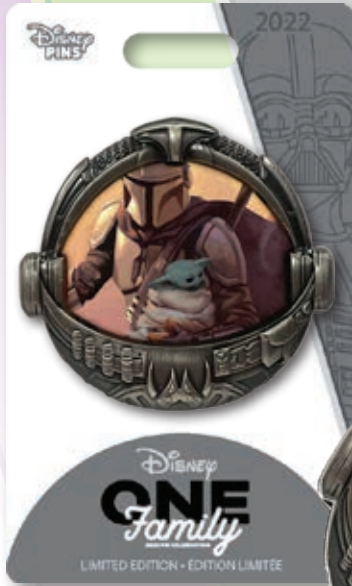

ITEM
#27

FAMILY PORTRAITS
THE MANDALORIAN