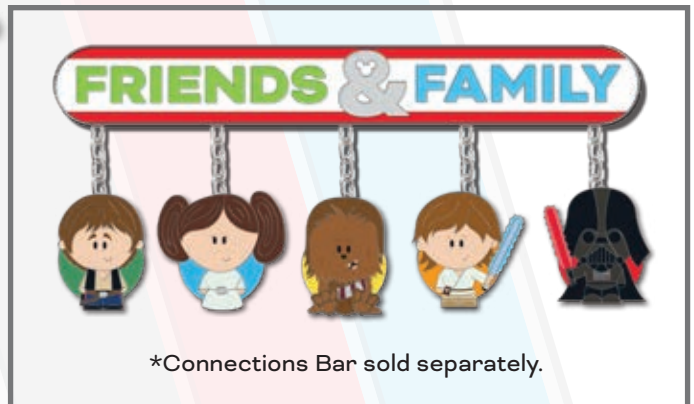

"Based on the "Winnie the Pooh" works  
of A.A. Milne and E.H. Shepard"

\*Connections Bar sold separately.

Disney  
**ONE**  
*Family*  
2022 PIN CELEBRATION

Items shown may have been enlarged for detail or reduced to fit the page. Colors and details may vary from the final product. All information described herein, including (but not limited to) edition size, retail dimensions and embellishments are subject to change or cancellation without notice.

RETAIL: \$34.99

DIMENSIONS: Sizes range from  
1" - 1.25" WxH each

FEATURES: Character pins with a  
removeable chain to connect  
to other pins or Connections  
Bar\* - build your own family

\*Connections Bar sold separately.