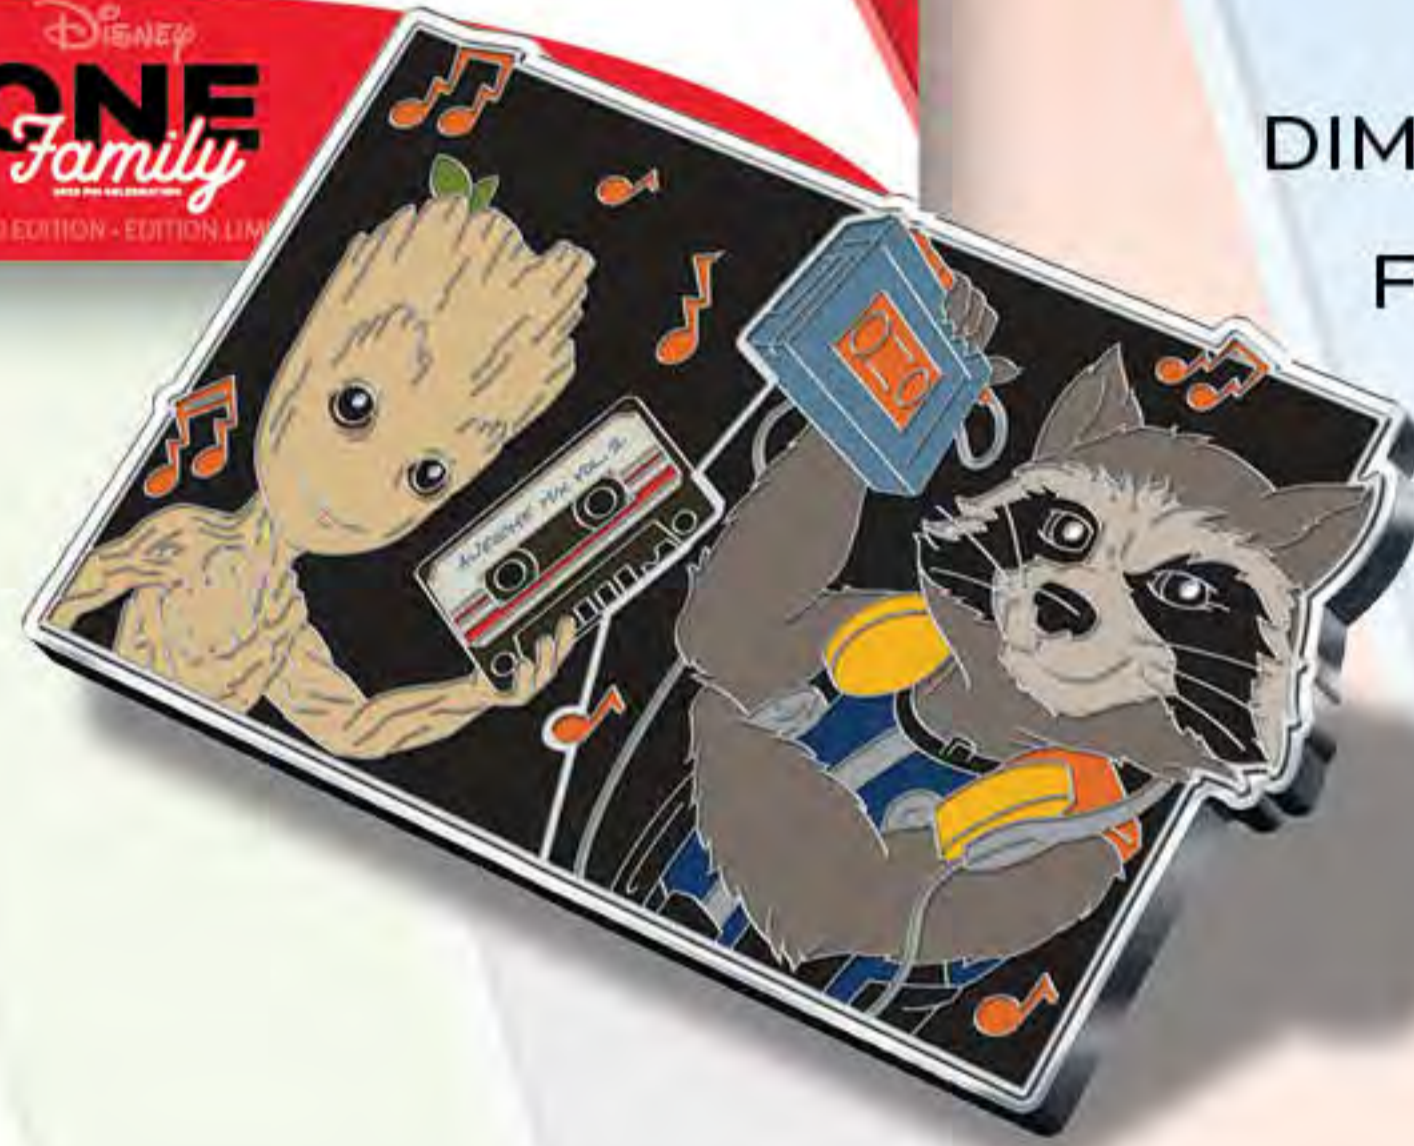

**RETAIL:** \$24.99 / £22 / €24

**DIMENSIONS:** Approx. 3.0"W x 2.2"H

**FEATURES:** 2 Pins that form a scene

PIN PALS  
**MEEKO AND FLIT**

**DESCRIPTION:** Pin Pals  
Meeko and Flit Set  
2 Pins on a Card

**ARTIST:** Alex Wang

**EDITION:** 1,500

**RETAIL:** \$24.99 / £22 / €24

**DIMENSIONS:** Approx. 3.0"W x 2.2"H

**FEATURES:** 2 Pins that form a scene

Items shown may have been enlarged for detail or reduced to fit the page. Colors and details may vary from the final product. All information described herein, including (but not limited to) edition size, retail dimensions and embellishments are subject to change or cancellation without notice.

©DISNEY | ©DISNEY/PIXAR | ©&™ LUCASFILM LTD. | ©MARVEL | TM & ©20TH CENTURY STUDIOS

PIN PALS  
**ROCKET AND GROOT**

**DESCRIPTION:** Pin Pals  
Rocket and Groot  
2 Pins on a Card

**ARTIST:** Maria Stuckey