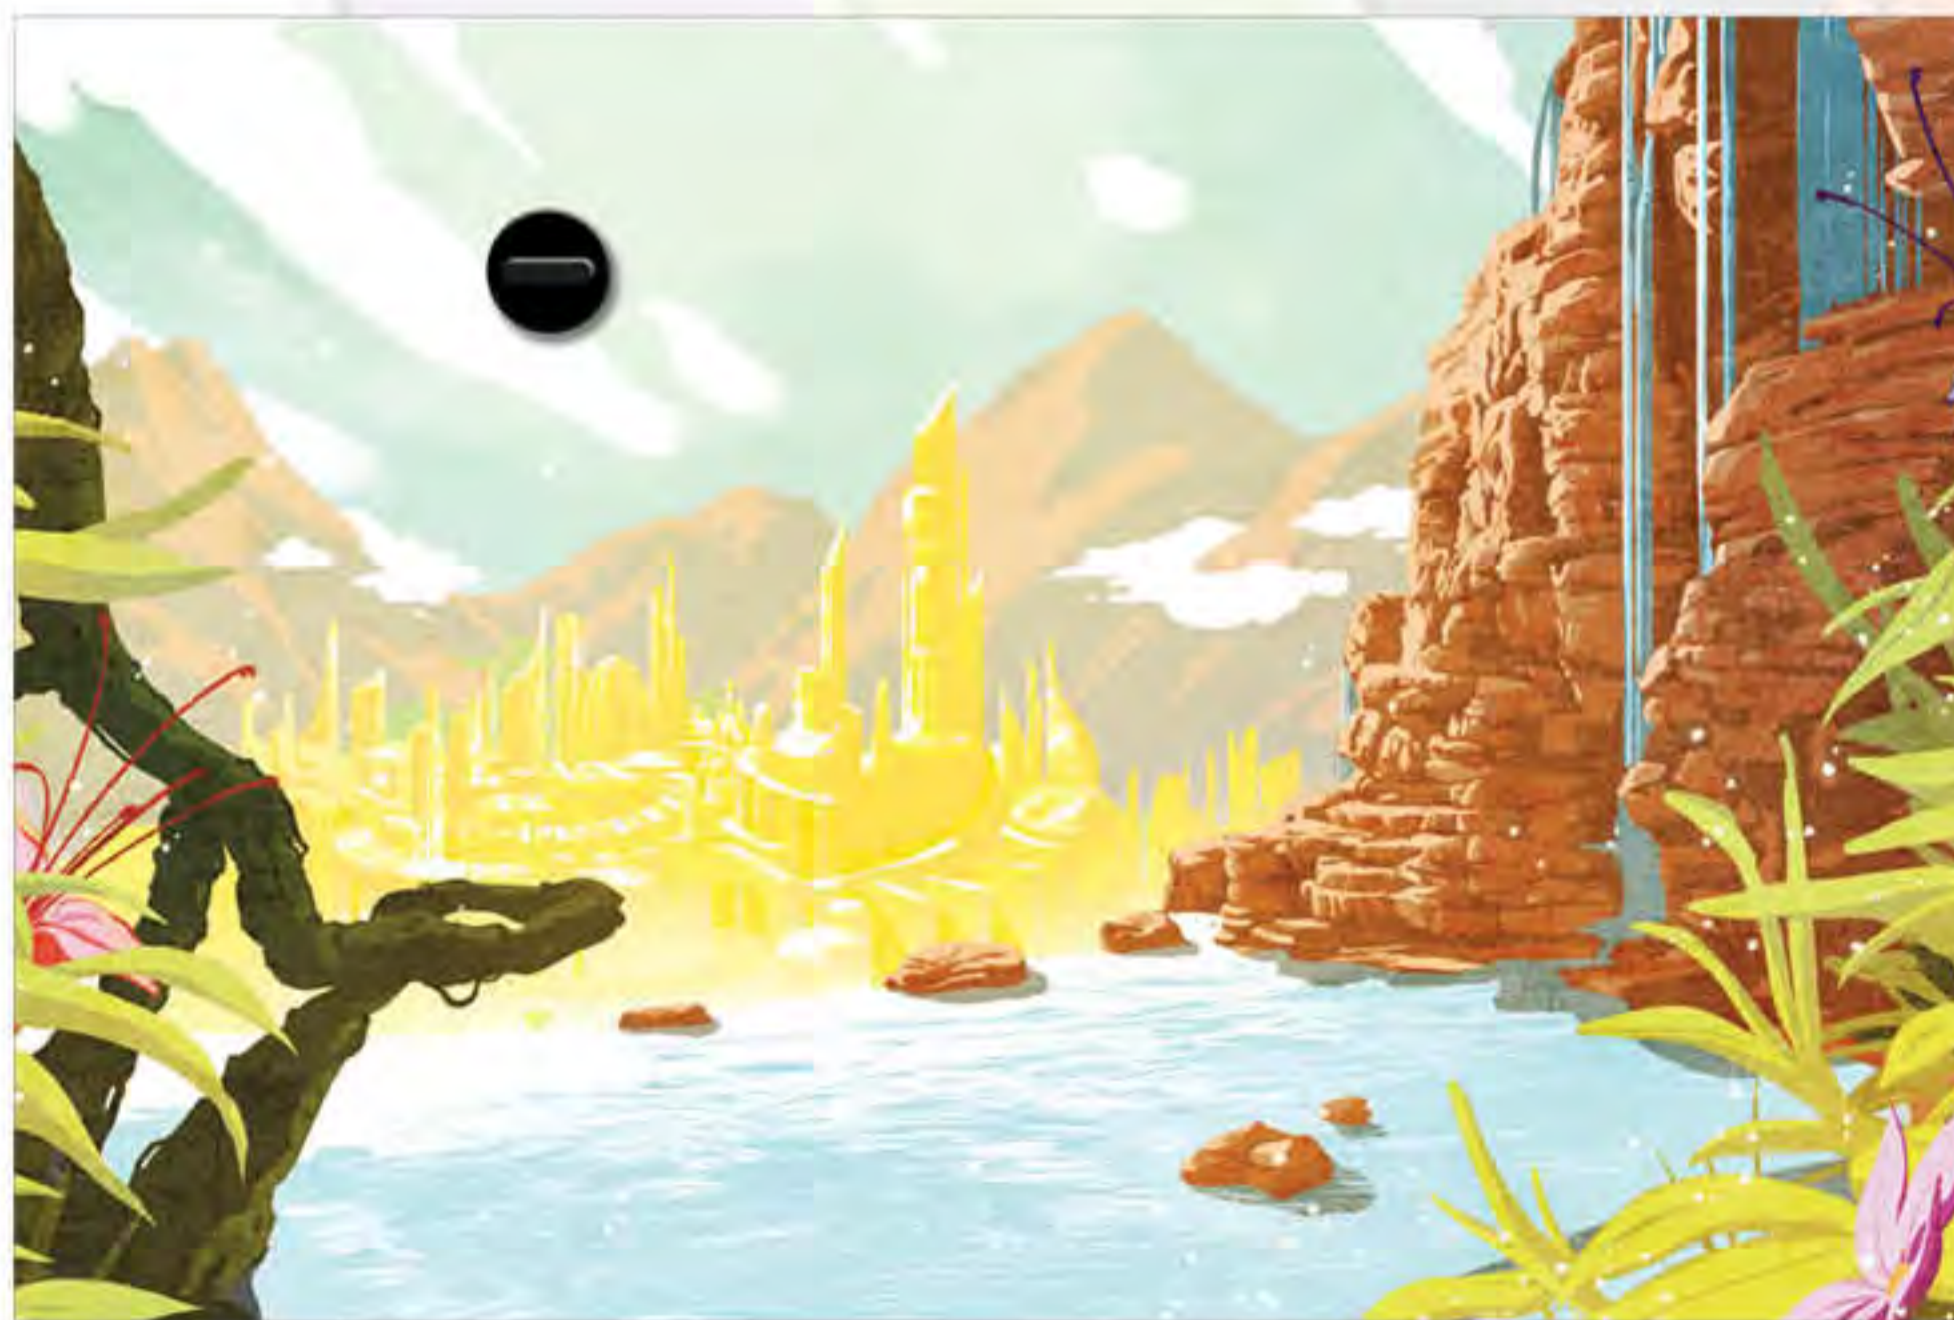

Post Card Back
with Pin Attached