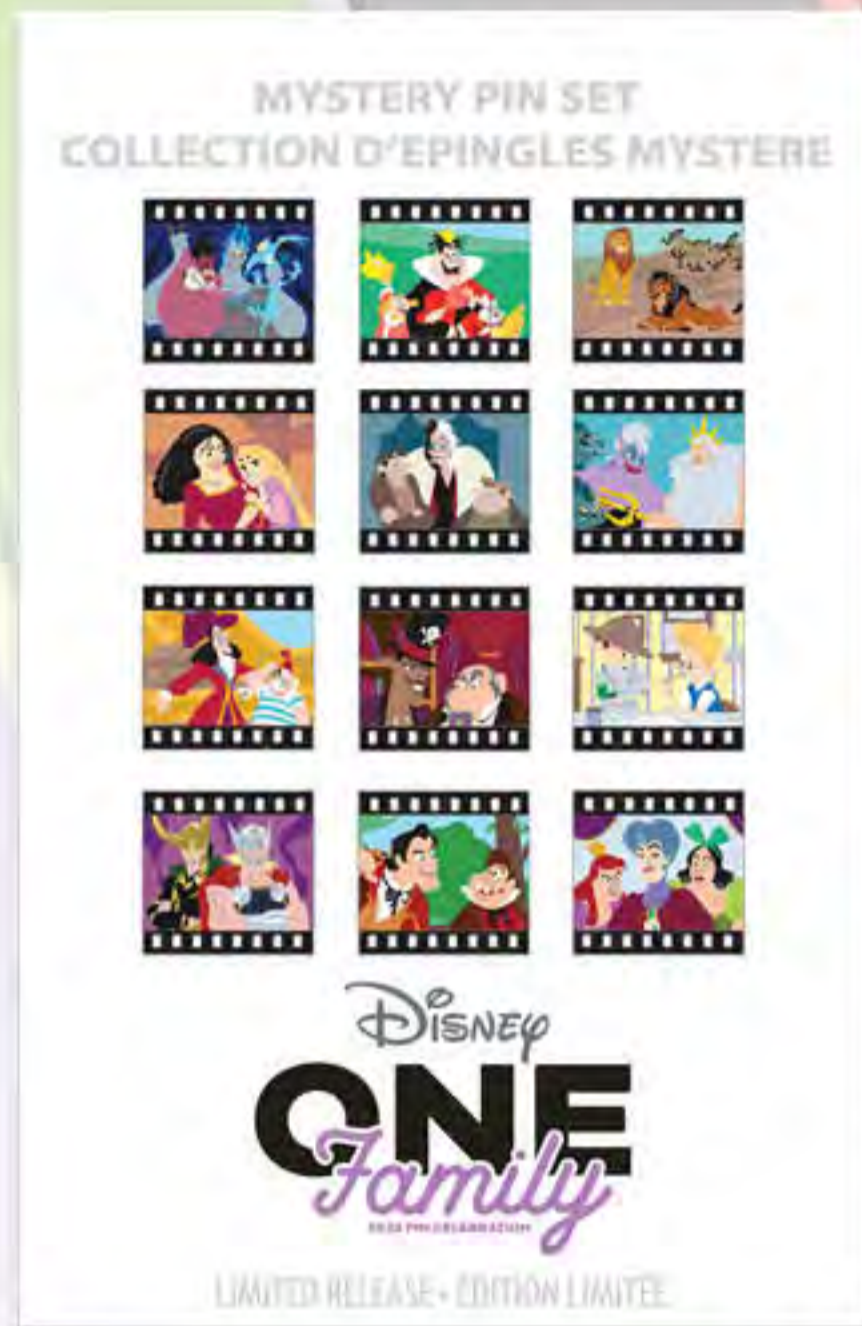

MYSTERY BOX SET*
VILLAINOUS FRIENDS AND FAMILY

DESCRIPTION: Mystery Box Set*
Villainous Friends and Family Set

ARTIST: Jason Peltz

EDITION: Limited Release**

RETAIL: $24.99

DIMENSIONS: Approx. 1.75"W x 1.68"H each

FEATURES: 2 Pins per box
12 Pins in collection