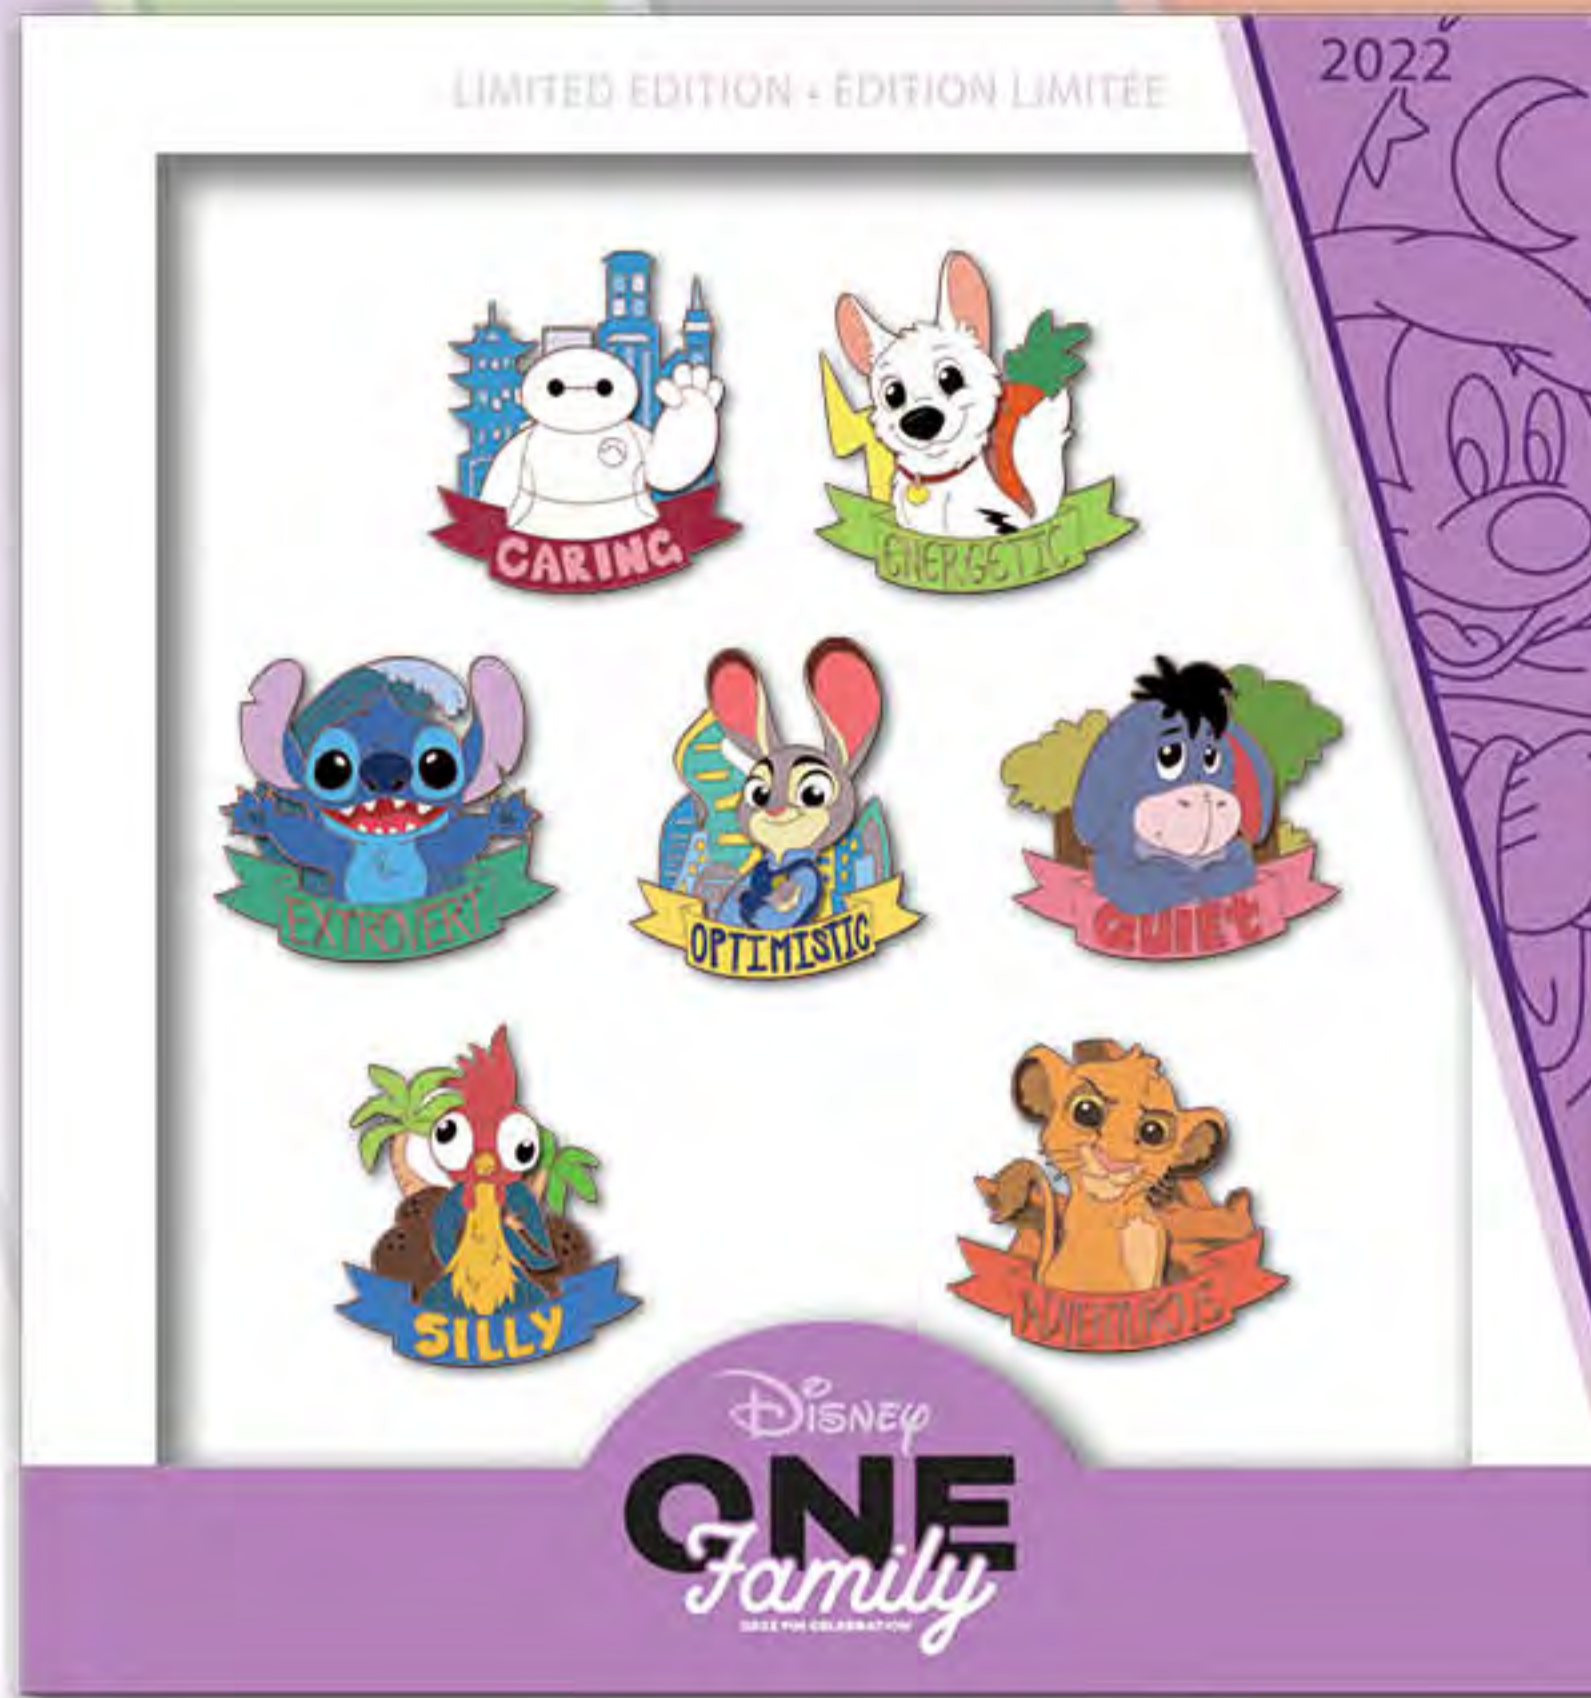

LIMITED EDITION BOX SET
FAMILY PERSONALITY

DESCRIPTION: Family Personality
Boxed Set of 7 Pins

ARTIST: Alex Wang

EDITION: 300

RETAIL: $195.00

DIMENSIONS: Approx. 1.75"W x 1.75"H

FEATURES: Pin on pin with glitter