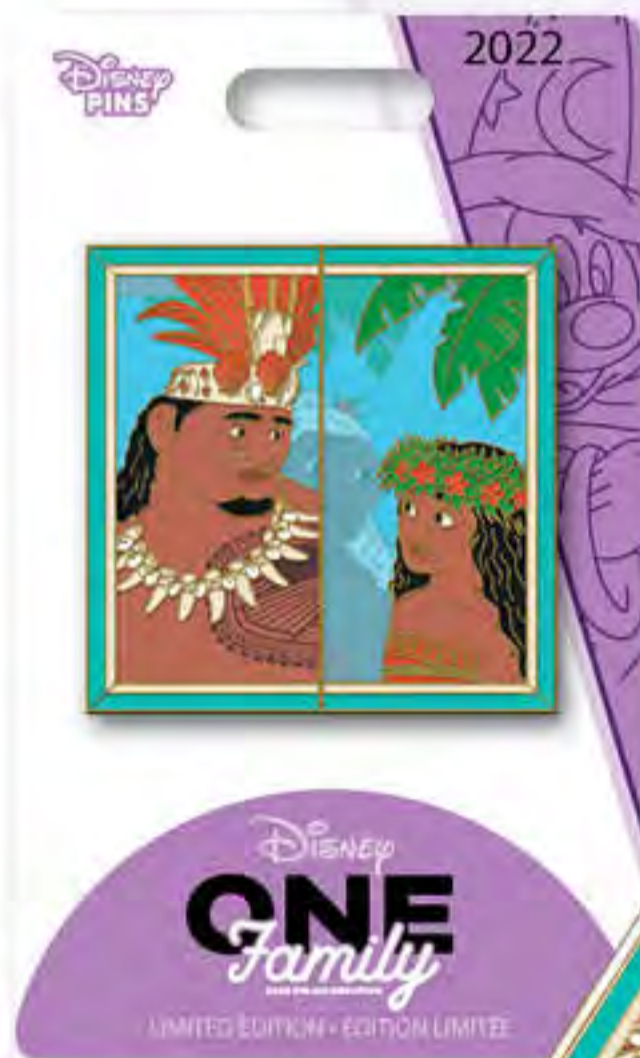

EDITION: 750

RETAIL: \$29.99

DIMENSIONS: Approx. 2.5"W x 2.5"H

FEATURES: Dual slider opens to reveal  
character, stained glass

Disney  
**ONE**  
*Family*  
2022 PIN CELEBRATION

Items shown may have been enlarged for detail or reduced to fit the page. Colors and details may vary from the final product. All information described herein, including (but not limited to) edition size, retail dimensions and embellishments are subject to change or cancellation without notice.

©DISNEY | ©DISNEY/PIXAR | ©&™ LUCASFILM LTD. | ©MARVEL | TM & ©20TH CENTURY STUDIOS

ITEM  
#22

FAMILY MEMORIES  
**THE LION KING**

**DESCRIPTION:** Family Memories  
The Lion King Pin

**ARTIST:** Ariel Silverstein

**EDITION:** 750

**RETAIL:** \$29.99

**DIMENSIONS:** Approx. 2.5"W x 2.5"H

**FEATURES:** Dual slider opens to reveal  
character, stained glass

ITEM  
#23

FAMILY MEMORIES  
**MOANA**

**DESCRIPTION:** Family Memories  
Moana Pin

**ARTIST:** Ariel Silverstein

**EDITION:** 750

**RETAIL:** \$29.99

**DIMENSIONS:** Approx. 2.5"W x 2.5"H

**FEATURES:** Dual slider opens to reveal  
character, stained glass

Disney  
**ONE**  
*Family*  
2022 PIN CELEBRATION