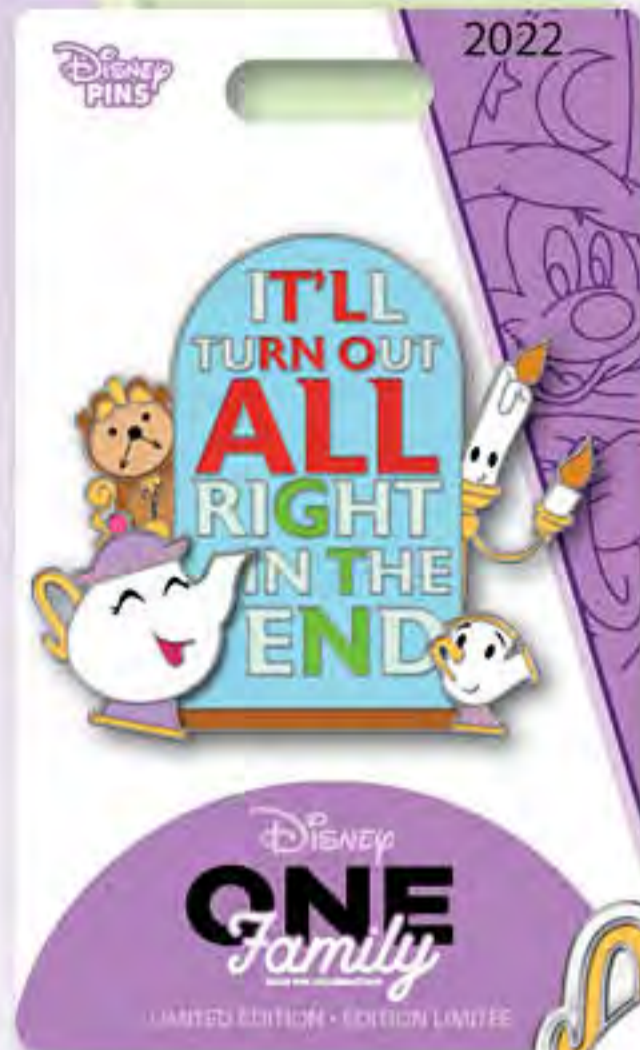

RETAIL: \$24.99

DIMENSIONS: Approx. 1.75"W x 1.64"H

FEATURES: 3D Sculpted Metal

Available only via [shopDisney.com](https://shopDisney.com)

FAMILY HEIRLOOMS  
**RAPUNZEL CROWN**

DESCRIPTION: Family Heirlooms  
Rapunzel Crown

ARTIST: Ariel Silverstein

EDITION: 800

RETAIL: \$29.99 / £25 / €30

DIMENSIONS: Approx. 1.75"W x 1.24"H

FEATURES: 3D Sculpted Metal

Available only via [shopDisney.eu](https://shopDisney.eu)

Items shown may have been enlarged for detail or reduced to fit the page. Colors and details may vary from the final product. All information described herein, including (but not limited to) edition size, retail dimensions and embellishments are subject to change or cancellation without notice.

©DISNEY | ©DISNEY/PIXAR | ©&™ LUCASFILM LTD. | ©MARVEL | TM & ©20TH CENTURY STUDIOS

FAMILY MOTTO  
**BEAUTY AND THE BEAST**

DESCRIPTION: Family Motto  
Beauty and the Beast

ARTIST: Jes Willis

EDITION: 300

RETAIL: \$24.99

DIMENSIONS: Approx. 1.7"W x 1.88"H

FEATURES: Pin on Pin with translucent fill

Available only via [shopDisney.com](https://shopDisney.com)

FAMILY MOTTO  
**PINOCCHIO**

DESCRIPTION: Family Motto  
Pinocchio