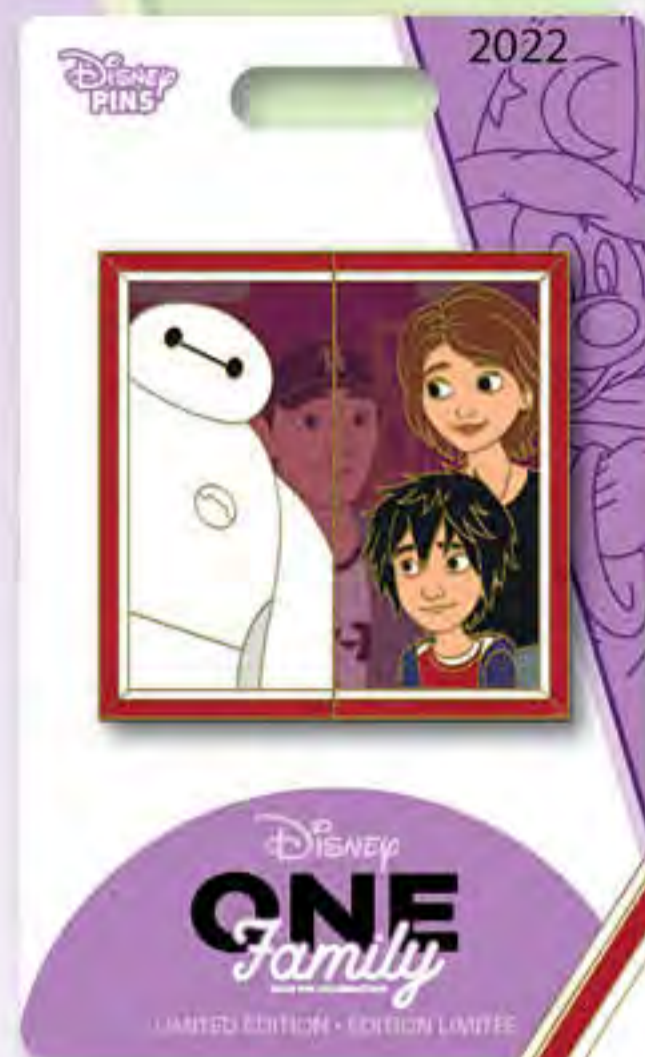

ITEM
#20

FAMILY MEMORIES
BIG HERO 6

DESCRIPTION: Family Memories
Big Hero 6 Pin

ARTIST: Ariel Silverstein

EDITION: 750

RETAIL: $29.99

DIMENSIONS: Approx. 2.5"W x 2.5"H

FEATURES: Dual slider opens to reveal
character, stained glass

ITEM
#21

FAMILY MEMORIES
COCO