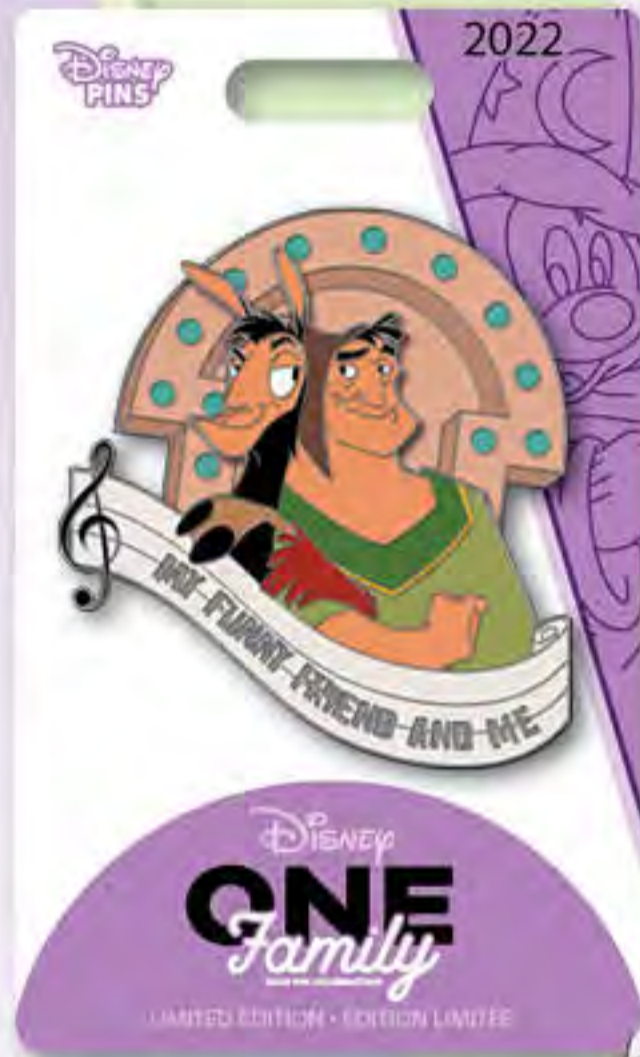

FAMILY SING-A-LONG
EMPEROR'S NEW GROOVE

DESCRIPTION: Family Sing-A-Long
Emperors New Groove

ARTIST: Jason Peltz

EDITION: 300

RETAIL: $24.99

DIMENSIONS: Approx. 1.75"W x 1.68"H

FEATURES: Pin on pin

Available only via shopDisney.com

FAMILY SING-A-LONG
THE JUNGLE BOOK