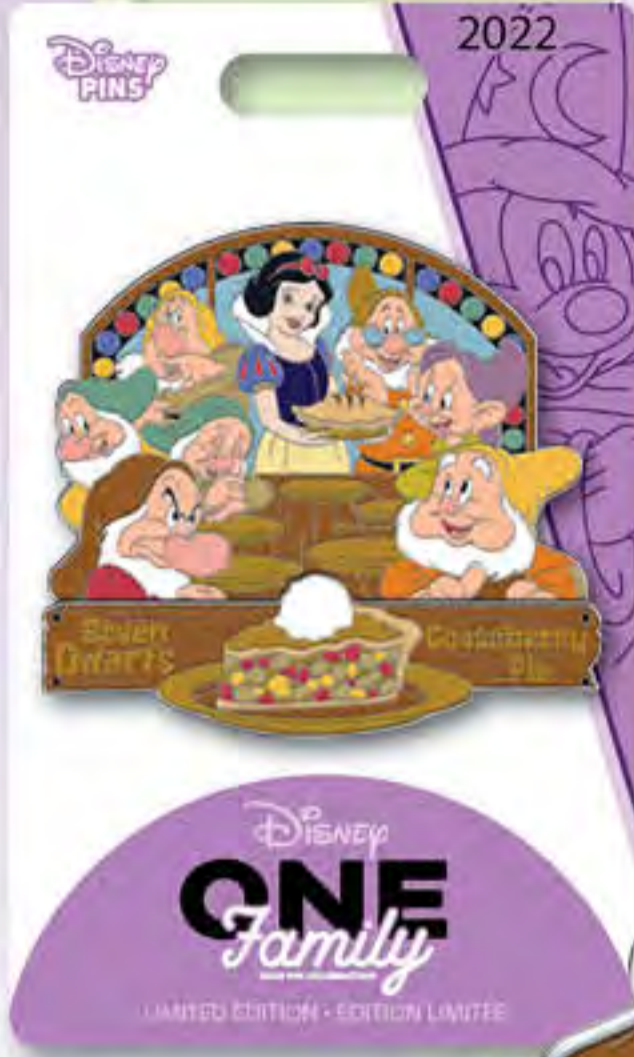

EDITION: 1,000

RETAIL: \$24.99

DIMENSIONS: Approx. 1.96"W x 2"H

FEATURES: Pin on Pin with soft PVC  
embellishment

Disney  
**ONE**  
*Family*  
2022 PIN CELEBRATION

Items shown may have been enlarged for detail or reduced to fit the page. Colors and details may vary from the final product. All information described herein, including (but not limited to) edition size, retail dimensions and embellishments are subject to change or cancellation without notice.

©DISNEY | ©DISNEY/PIXAR | ©&™ LUCASFILM LTD. | ©MARVEL | TM & ©20TH CENTURY STUDIOS

ITEM  
#17

FAMILY DINNER  
**CHIP AND DALE**

DESCRIPTION: Family Dinner  
Chip and Dale Pin  
ARTIST: *Shanghai Disneyland Park*  
EDITION: 1,000  
RETAIL: \$24.99  
DIMENSIONS: Approx. 1.59"W x 2"H  
FEATURES: Pin on Pin with soft PVC  
embellishment

ITEM  
#18

FAMILY DINNER  
**BAYMAX AND MOCHI**

DESCRIPTION: Family Dinner  
Baymax and Mochi Pin  
ARTIST: *Tokyo Disney Resort*  
EDITION: 1,000  
RETAIL: \$24.99  
DIMENSIONS: Approx. 2"W x 2"H  
FEATURES: Pin on Pin with soft PVC  
embellishment

FAMILY DINNER  
**SNOW WHITE AND THE SEVEN DWARFS**

**DESCRIPTION:** Family Dinner  
Snow White and the Seven  
Dwarfs Pin

**ARTIST:** Jes Willis

**EDITION:** 1,000

**RETAIL:** \$24.99

**DIMENSIONS:** Approx. 2.18"W x 2"H