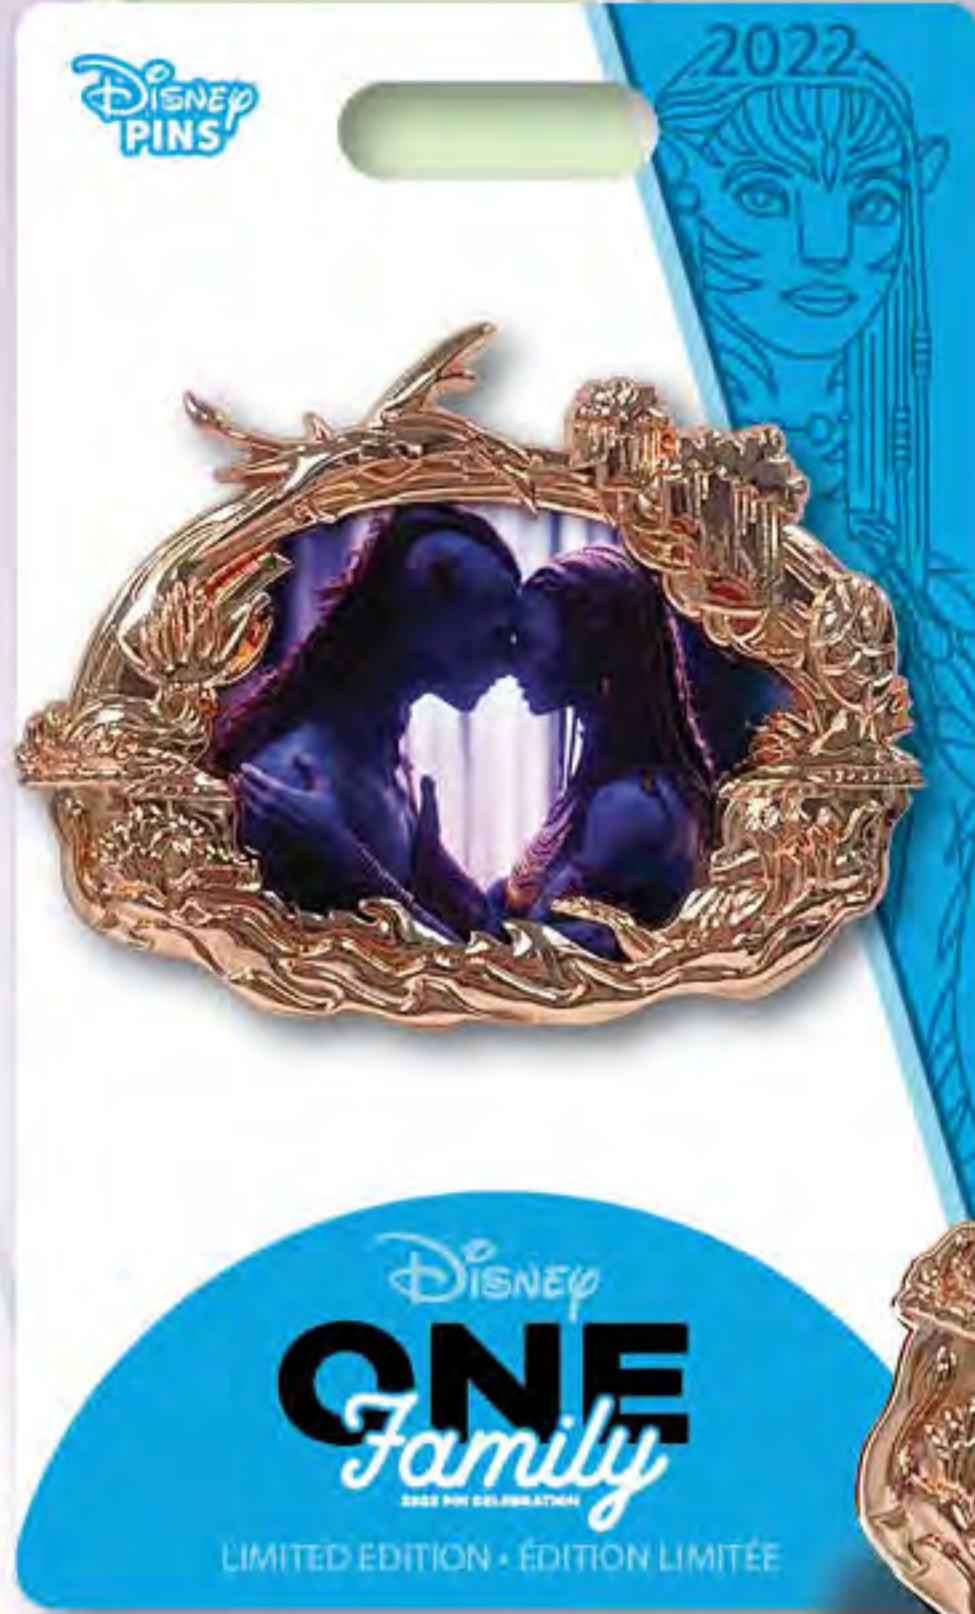

©DISNEY | ©DISNEY/PIXAR | ©&™ LUCASFILM LTD. | ©MARVEL | TM & ©20TH CENTURY STUDIOS

LIMITED EDITION BOX SET  
**FAMILY HEIRLOOMS**

**DESCRIPTION:** Family Heirlooms  
Boxed Set of 5

**ARTIST:** Ariel Silverstein

**EDITION:** 300

**RETAIL:** \$160.00

**DIMENSIONS:** Approx. 1.75"H x 1.75"W each

**FEATURES:** 3D Sculpted Metal

Items shown may have been enlarged for detail or reduced to fit the page. Colors and details may vary from the final product. All information described herein, including (but not limited to) edition size, retail dimensions and embellishments are subject to change or cancellation without notice.

©DISNEY | ©DISNEY/PIXAR | ©&™ LUCASFILM LTD. | ©MARVEL | TM & ©20TH CENTURY STUDIOS

DESCRIPTION: Family Portraits Frame  
Avatar Pin

ARTIST: Daria Vinogradova & Jes Willis

EDITION: 500

RETAIL: \$34.95

DIMENSIONS: Approx. 2.75"W x 2.3"H

FEATURES: 3D sculpted metal frame, pin on pin,  
removeable full color printed insert

Your photo goes here!

ITEM  
#27

FAMILY PORTRAITS  
**THE MANDALORIAN**

DESCRIPTION: Family Portraits Frame  
The Mandalorian Pin