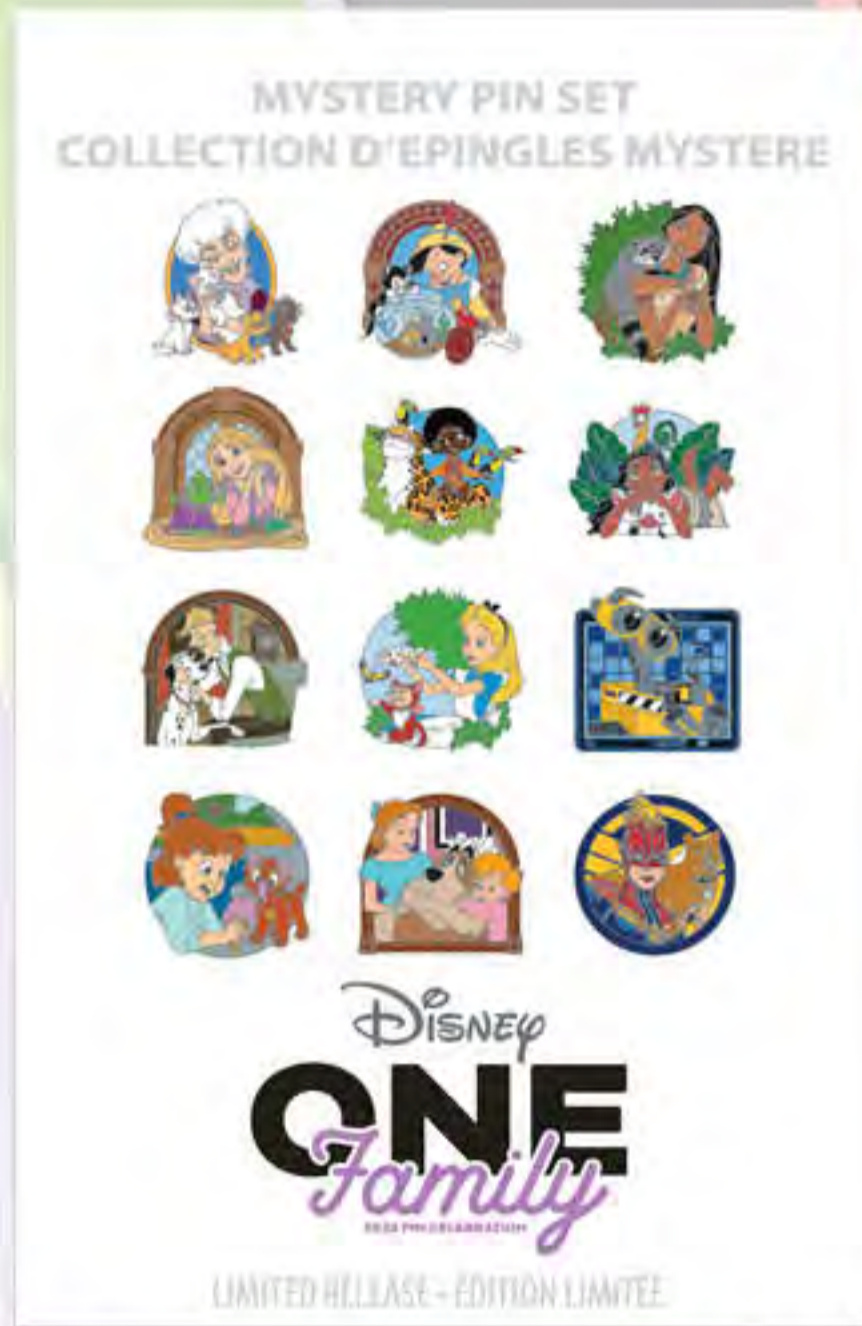

©DISNEY | ©DISNEY/PIXAR | ©&™ LUCASFILM LTD. | ©MARVEL | TM & ©20TH CENTURY STUDIOS

DESCRIPTION: Family Portraits Frame  
Onward Pin

ARTIST: Daria Vinogradova

EDITION: 500

RETAIL: \$34.95

DIMENSIONS: Approx. 2.75"W x 2.3"H

FEATURES: 3D sculpted metal frame, pin on pin,  
removeable full color printed insert

Your photo goes here!

ITEM  
#29

MYSTERY BOX SET\*  
**OUR BEST FRIENDS ARE FAMILY TOO**

DESCRIPTION: Mystery Box Set\*  
Our Best Friends Are Family Too

ARTIST: Adrienne Draude

EDITION: Limited Release\*\*

RETAIL: \$24.99

DIMENSIONS: Approx. 1.5"W x 1.5"H each

FEATURES: 2 Pins per box  
12 Pins in collection

\* Mystery Boxes are sealed. If the box is opened, Guests will be unable to return or exchange the item.