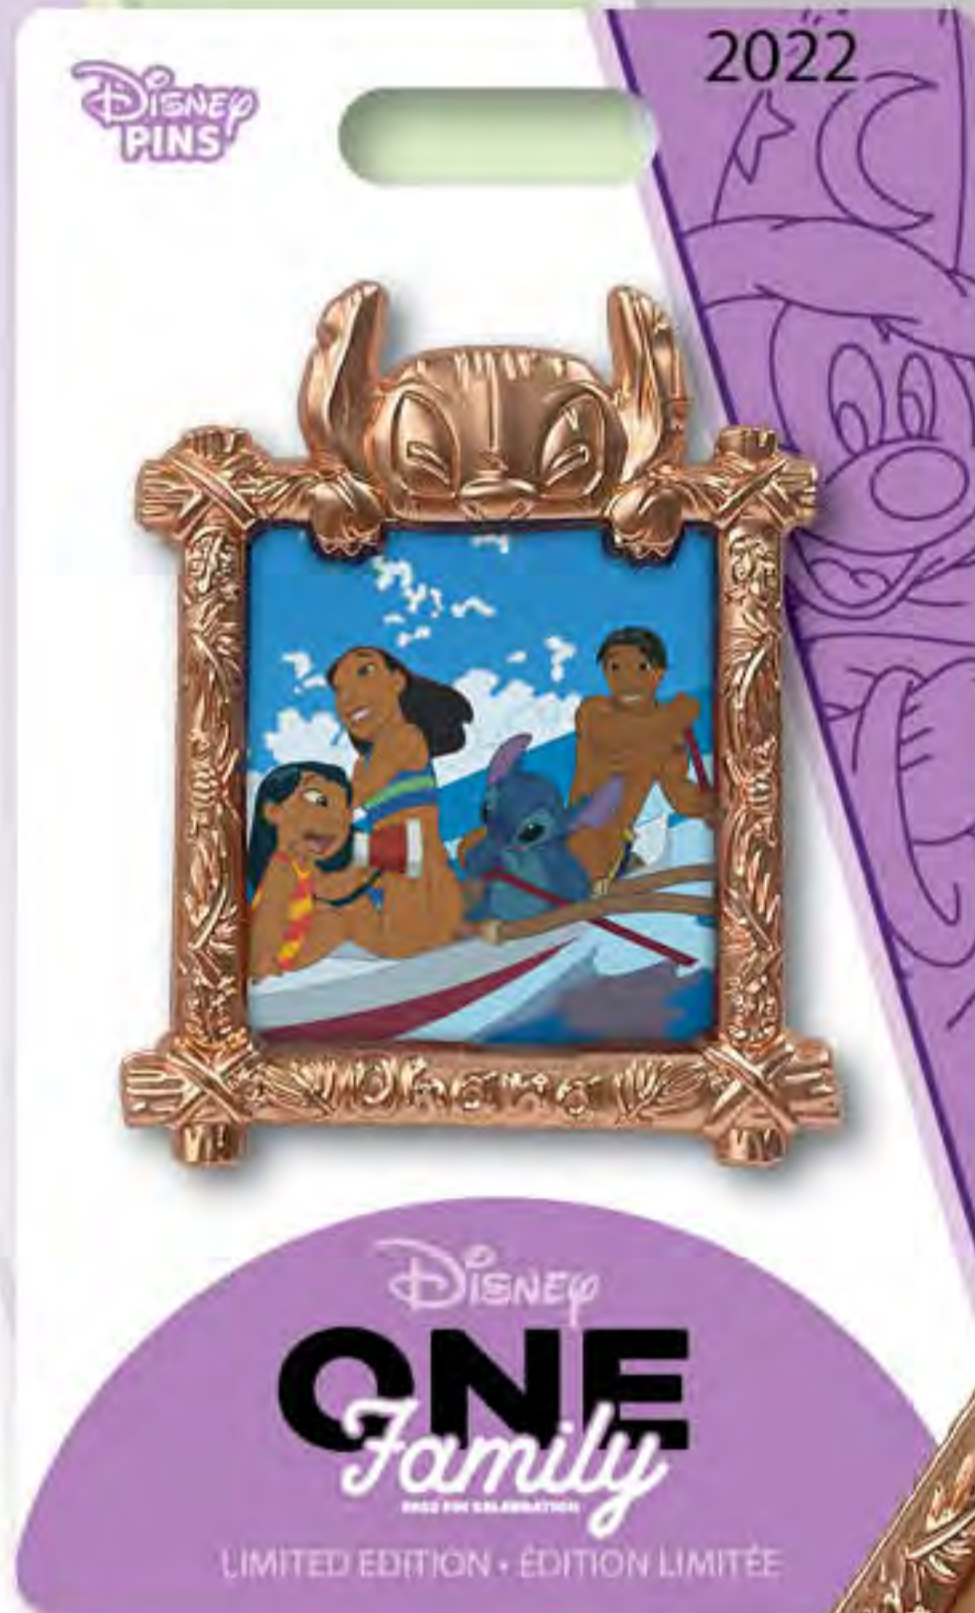

EDITION: 300

RETAIL: \$195.00

DIMENSIONS: Approx. 1.75"W x 1.75"H

FEATURES: Pin on pin with glitter

Items shown may have been enlarged for detail or reduced to fit the page. Colors and details may vary from the final product. All information described herein, including (but not limited to) edition size, retail dimensions and embellishments are subject to change or cancellation without notice.

# FAMILY PORTRAITS LILO AND STITCH

**DESCRIPTION:** Family Portraits Frame  
Lilo and Stitch

**ARTIST:** Daria Vinogradova

**EDITION:** 500

**RETAIL:** \$34.95

**DIMENSIONS:** Approx. 2.0"W x 2.5"H

**FEATURES:** 3D sculpted metal frame, pin on pin,  
removeable full color printed insert