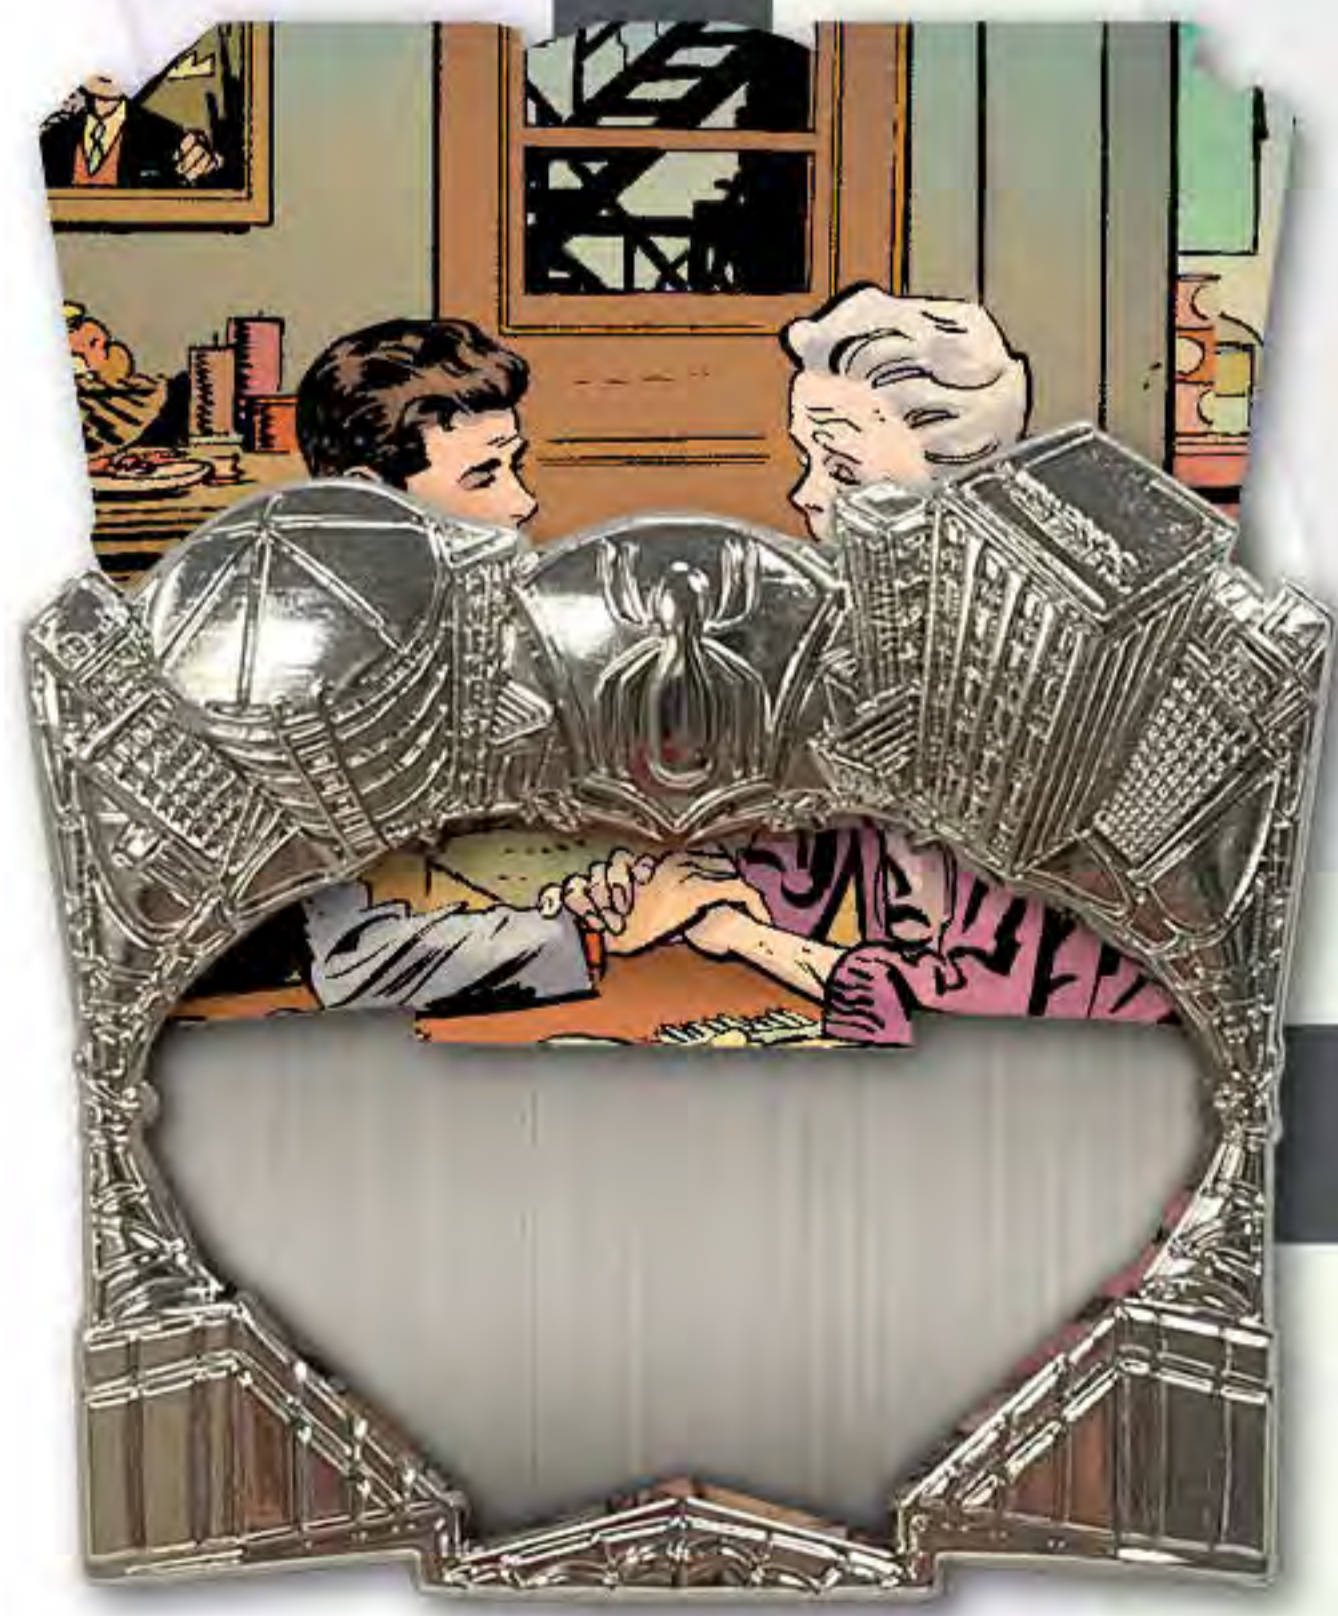

DESCRIPTION: Family Portraits Frame
Spider-Man

ARTIST: Daria Vinogradova

EDITION: 500

RETAIL: $34.95

DIMENSIONS: Approx. 2.3"W x 2.0"H

FEATURES: 3D sculpted metal frame, pin on pin,
removeable full color printed insert

Your photo goes here!