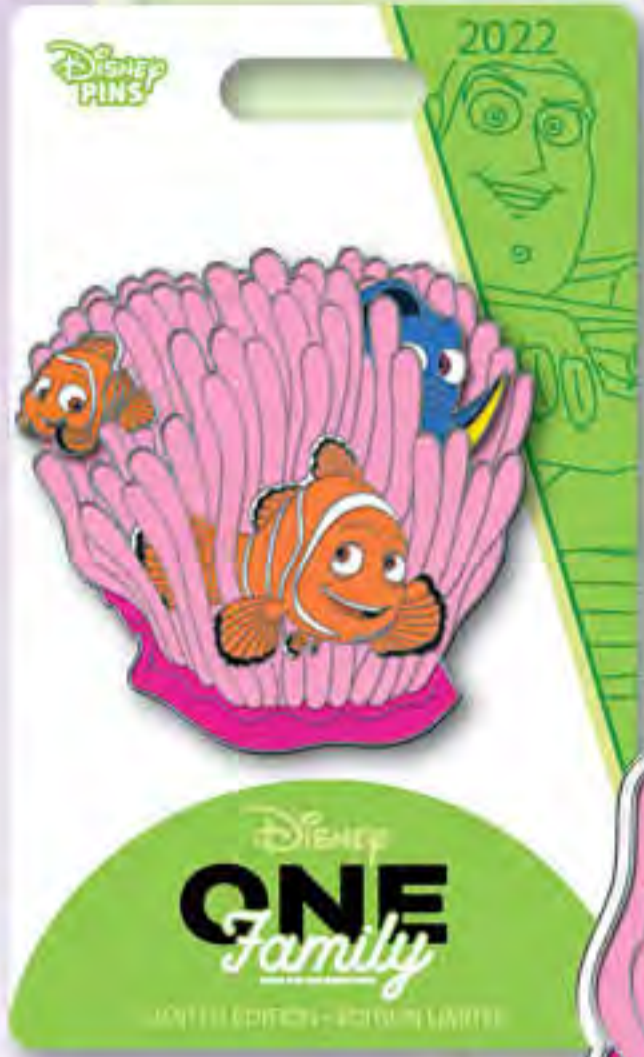

Disney  
PINS

Disney  
**ONE**  
*Family*  
2022 PIN CELEBRATION

ITEM  
#01

FAMILY GAME NIGHT  
**FAB 5 PUZZLE**

DESCRIPTION: Family Game Night  
Fab 5 Puzzle

ARTIST: Jes Willis

EDITION: 750

RETAIL: \$44.99

DIMENSIONS: Approx. 3.65"W x 3.65"H

FEATURES: Puzzle slider function, 8 pieces to  
unscramble to create scene

Disney  
**ONE**  
*Family*  
2022 PIN CELEBRATION

Items shown may have been enlarged for detail or reduced to fit the page. Colors and details may vary from the final product. All information described herein, including (but not limited to) edition size, retail dimensions and embellishments are subject to change or cancellation without notice.

©DISNEY | ©DISNEY/PIXAR | ©&™ LUCASFILM LTD. | ©MARVEL | TM & ©20TH CENTURY STUDIOS

ITEM  
#02

FAMILY GAME NIGHT  
**NEMO HIDE-N-SEEK**

DESCRIPTION: Family Game Night  
Nemo Hide-N-Seek

ARTIST: Ariel Silverstein

EDITION: 1,000

RETAIL: \$24.99

DIMENSIONS: Approx. 1.75"W x 1.74"H

FEATURES: Nemo and Dory on slider to move  
in and out of the anemone

ITEM  
#03

FAMILY GAME NIGHT  
**TOY STORY PLAY CATCH**

DESCRIPTION: Family Game Night  
Toy Story Play Catch