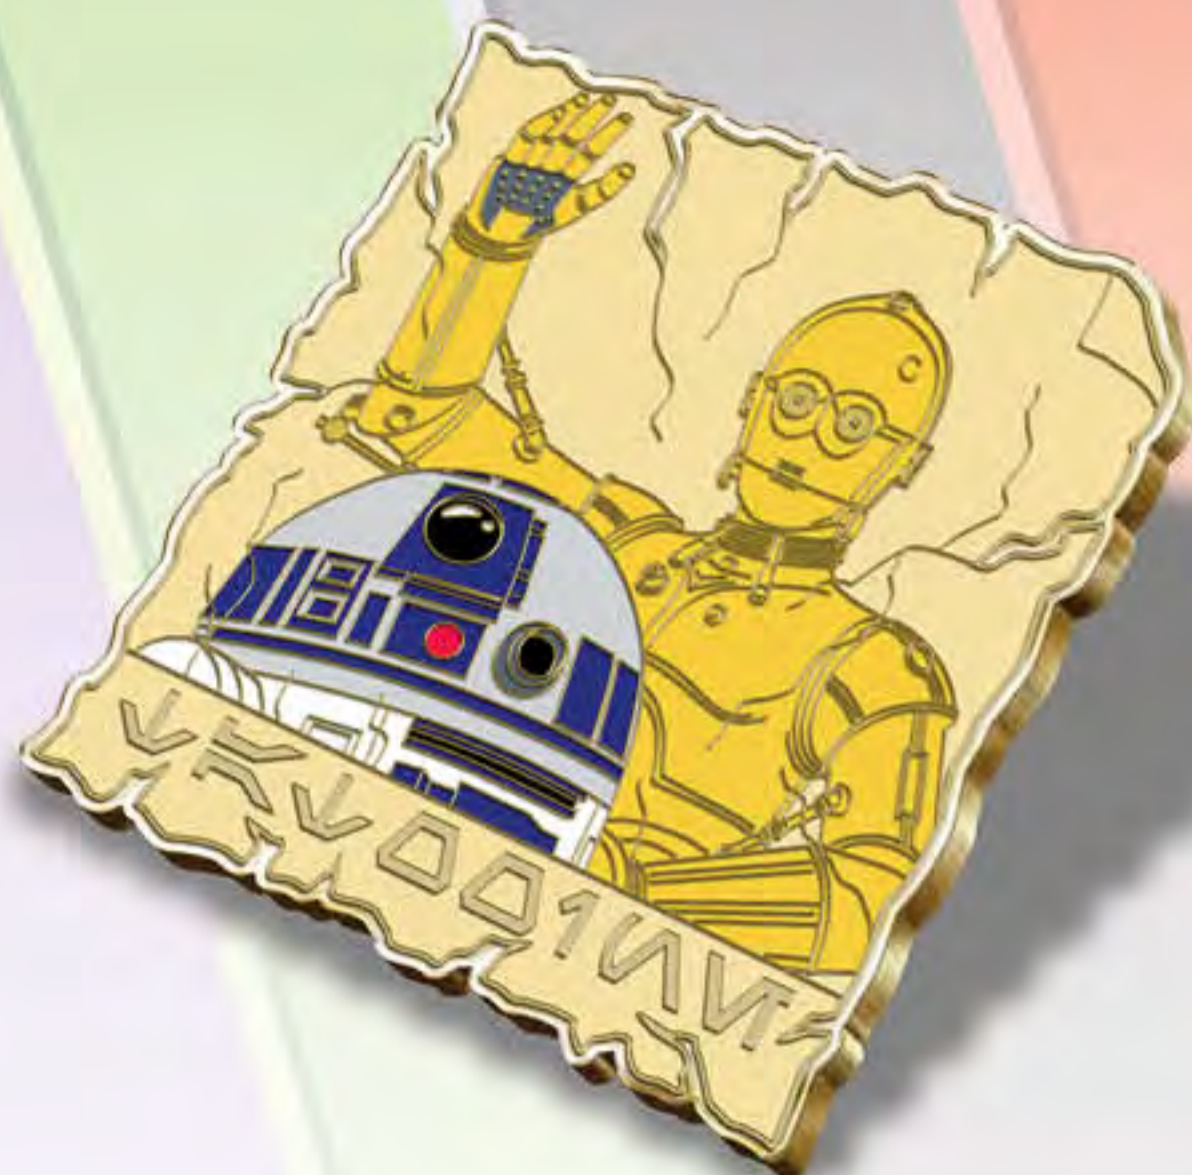

WISH YOU WERE HERE!

TATOOINE