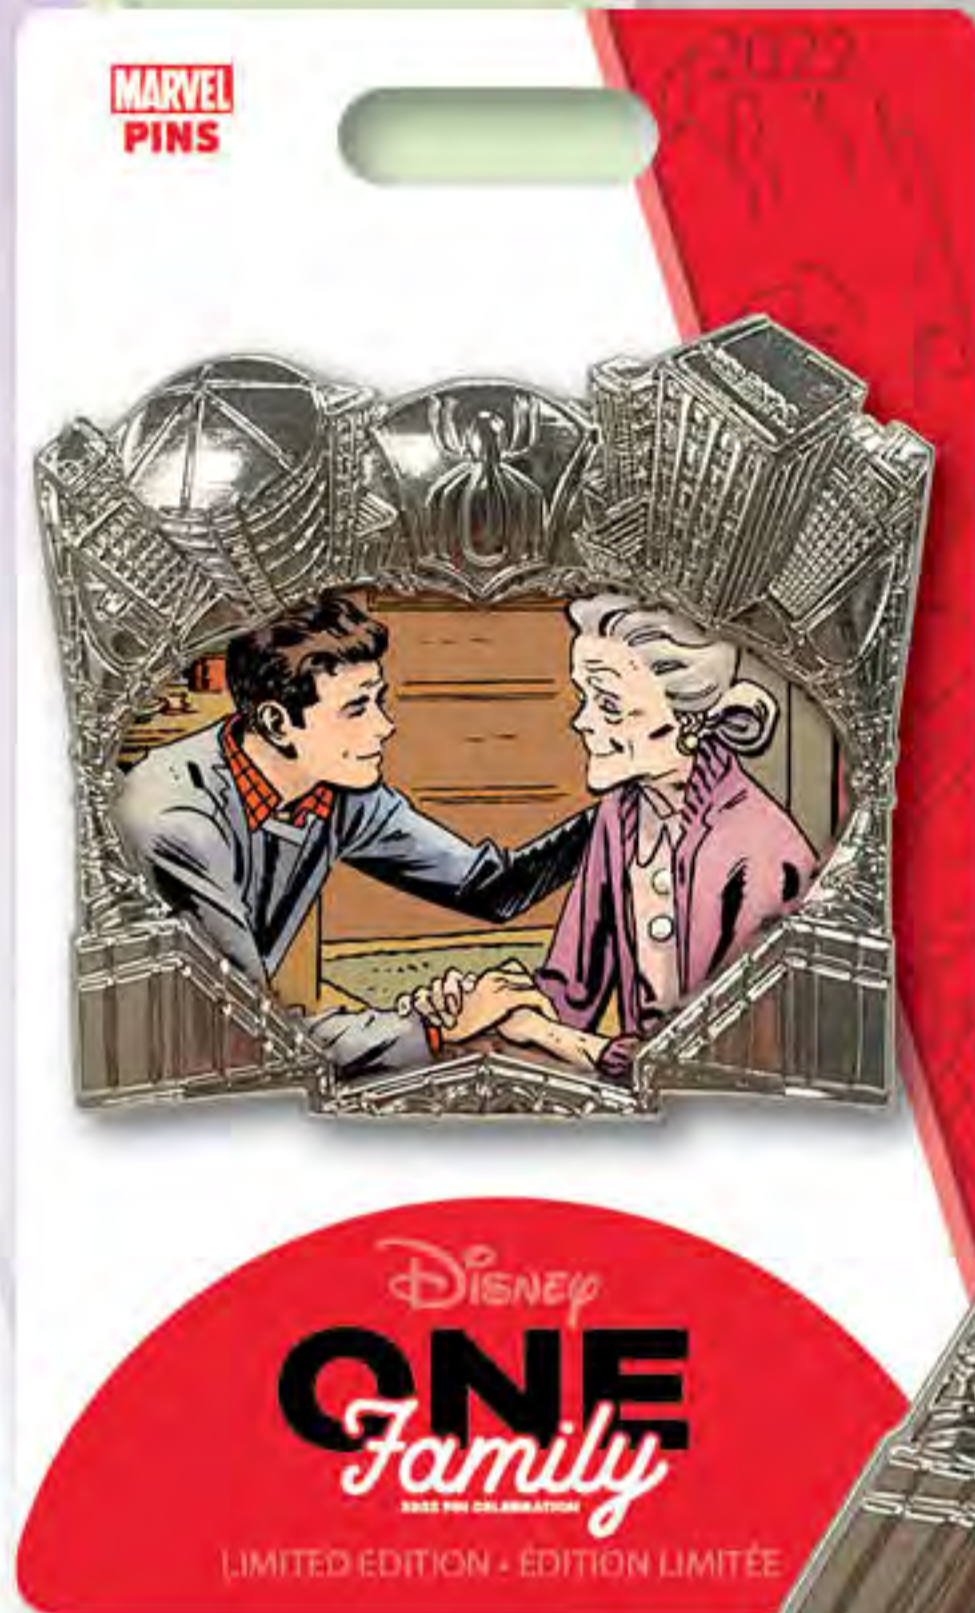

FAMILY PORTRAITS SPIDER-MAN