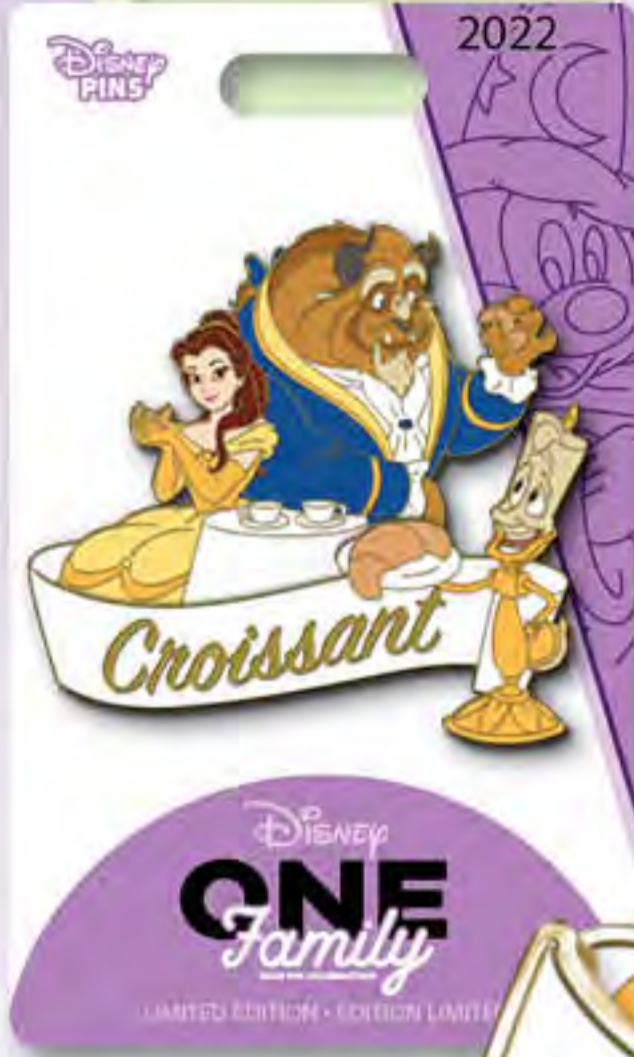

ITEM
#15

FAMILY DINNER
BEAUTY AND THE BEAST

DESCRIPTION: Family Dinner
Beauty and the Beast Pin

ARTIST: *Disneyland Paris*

EDITION: 1,000

RETAIL: $24.99

DIMENSIONS: Approx. 2"W x 1.96"H

FEATURES: Pin on Pin with soft PVC
embellishment

ITEM
#16

FAMILY DINNER
MYSTIC MANOR