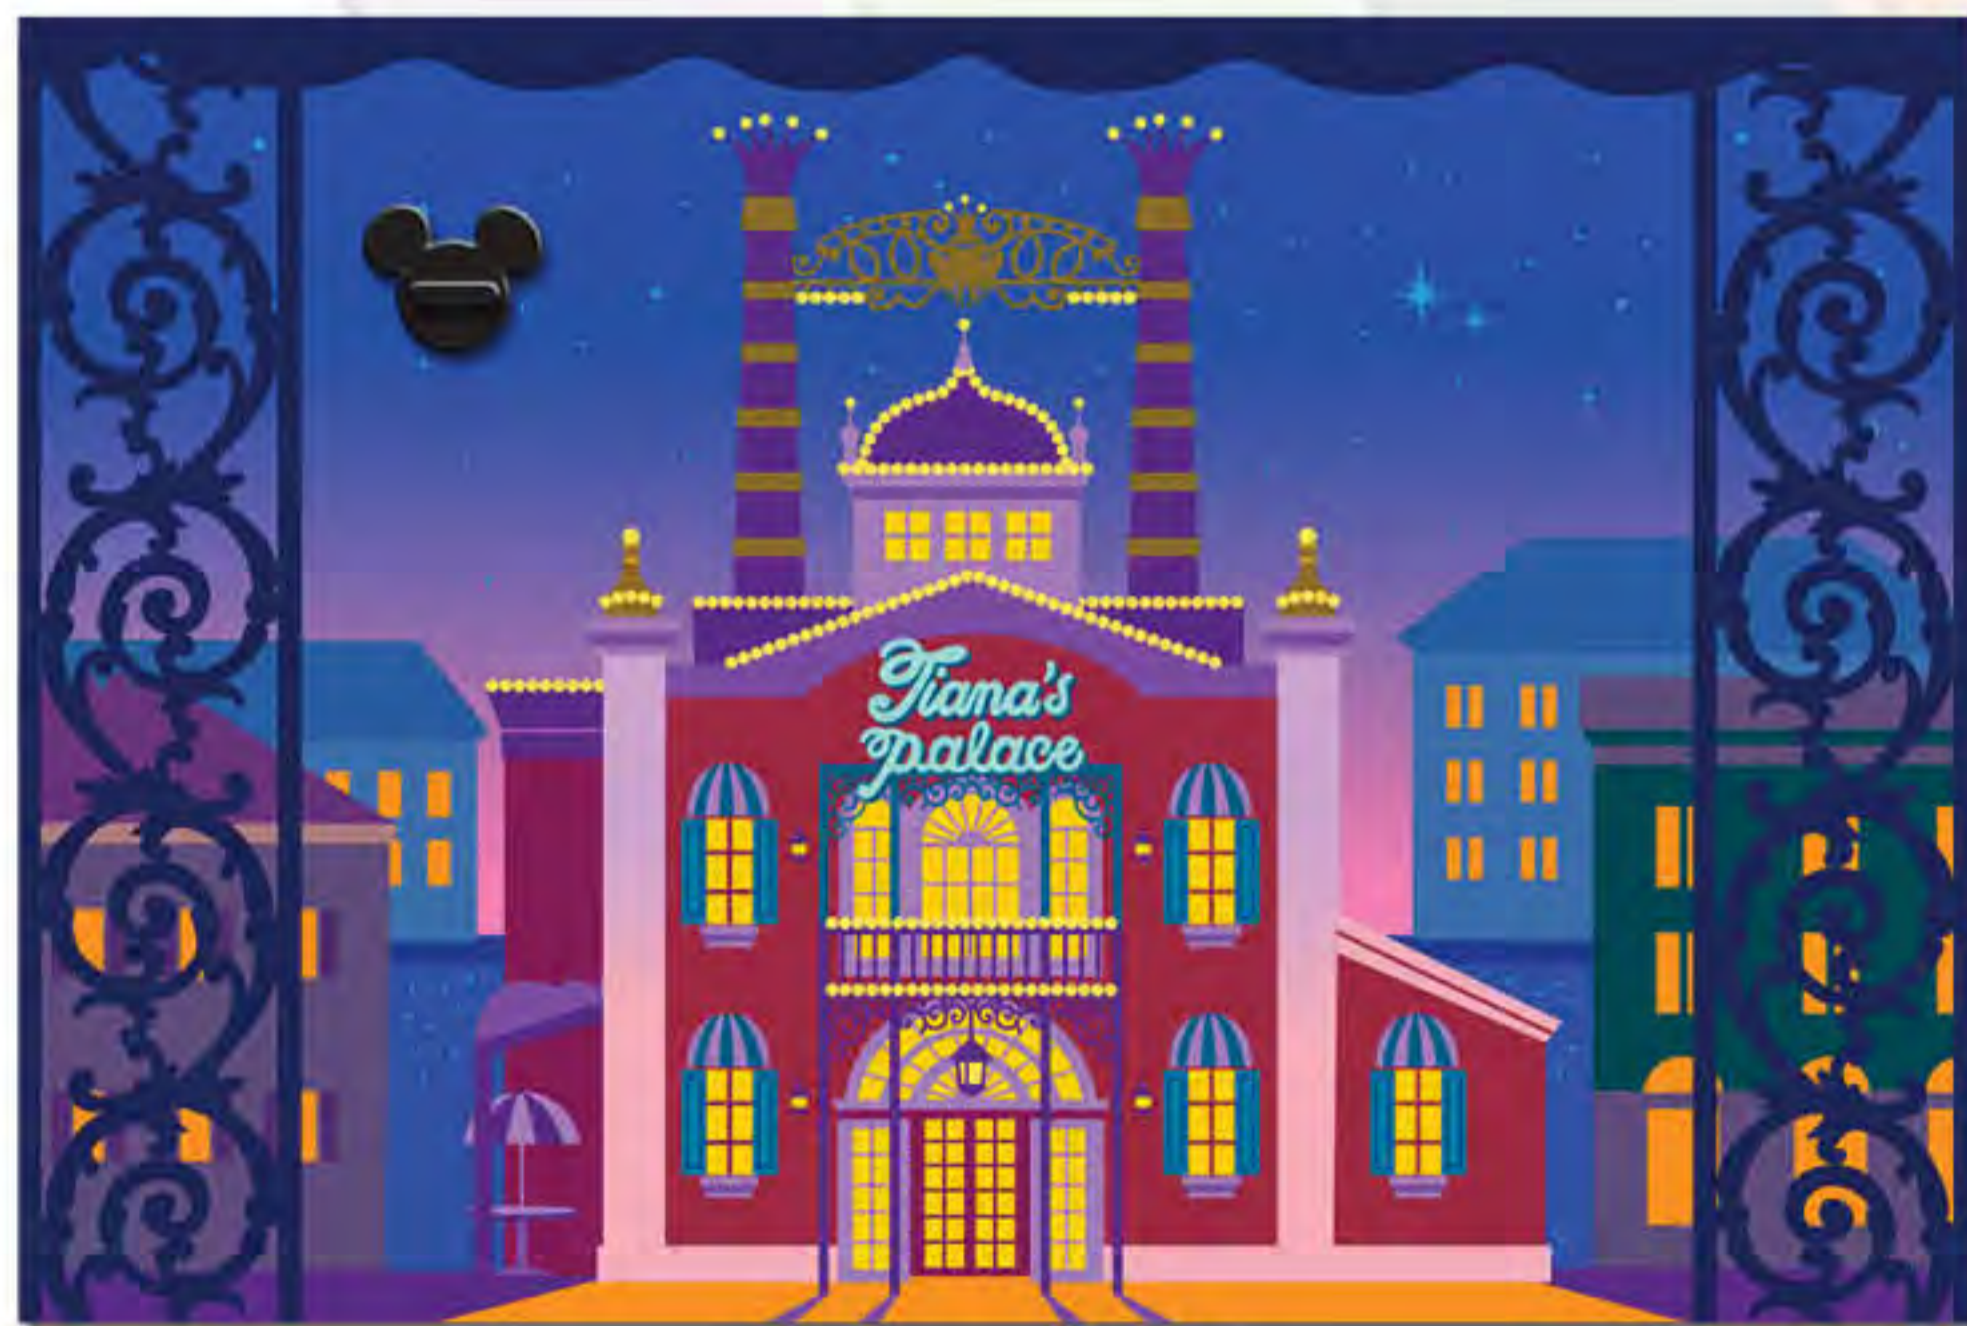

Post Card Back
with Pin Attached