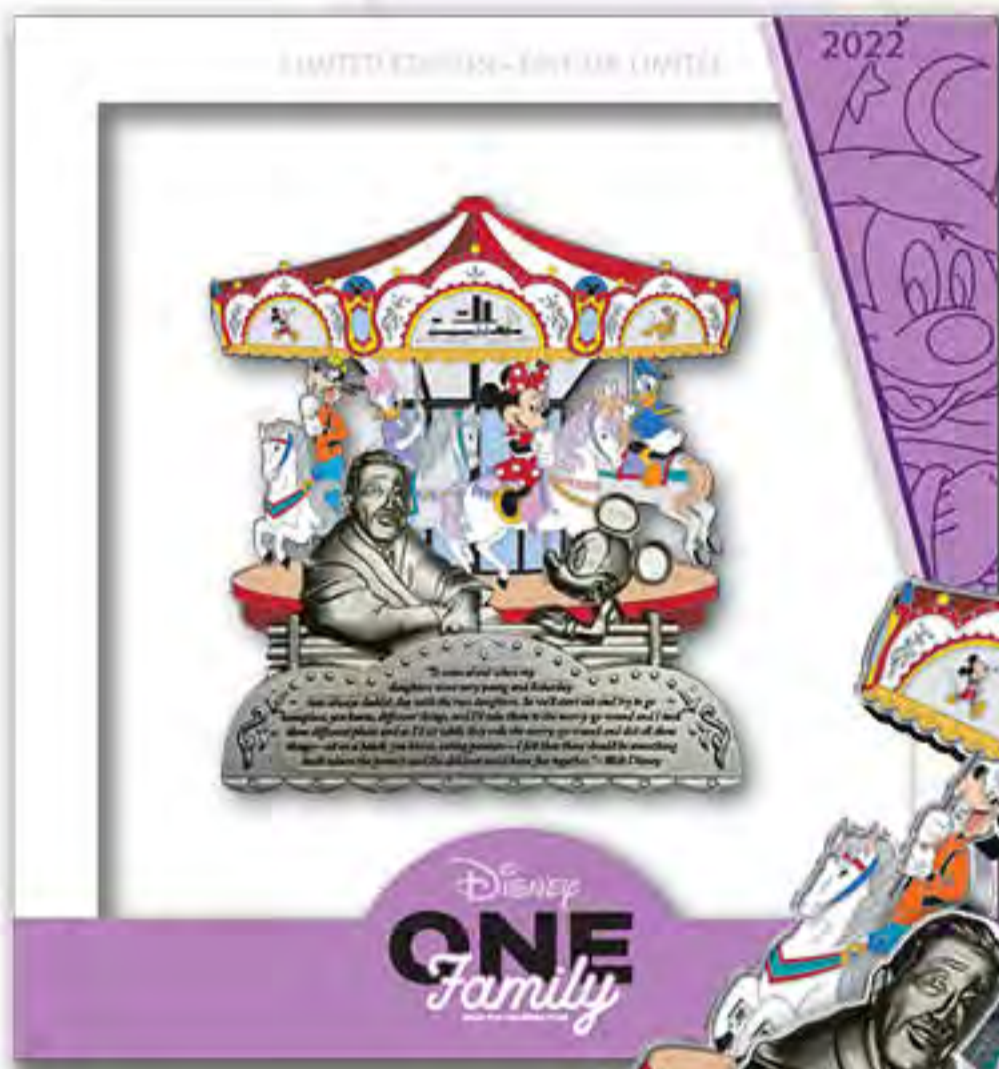

DESCRIPTION: Walt Disney and Carousel Super Jumbo Pin

ARTIST: Jason Peltz, Ariel Silverstein and Jes Willis

EDITION: 500*

RETAIL: $150.00

DIMENSIONS: Approx. 5.3"W x 5.95"H

FEATURES: Jumbo Pin size, 3D sculpted top pin, glitter fill

* This item will be shared between Walt Disney World® Resort and Disneyland® Resort.

Disney
ONE
Family
2022 PIN CELEBRATION

Items shown may have been enlarged for detail or reduced to fit the page. Colors and details may vary from the final product. All information described herein, including (but not limited to) edition size, retail dimensions and embellishments are subject to change or cancellation without notice.

©DISNEY | ©DISNEY/PIXAR | ©&™ LUCASFILM LTD. | ©MARVEL | TM & ©20TH CENTURY STUDIOS