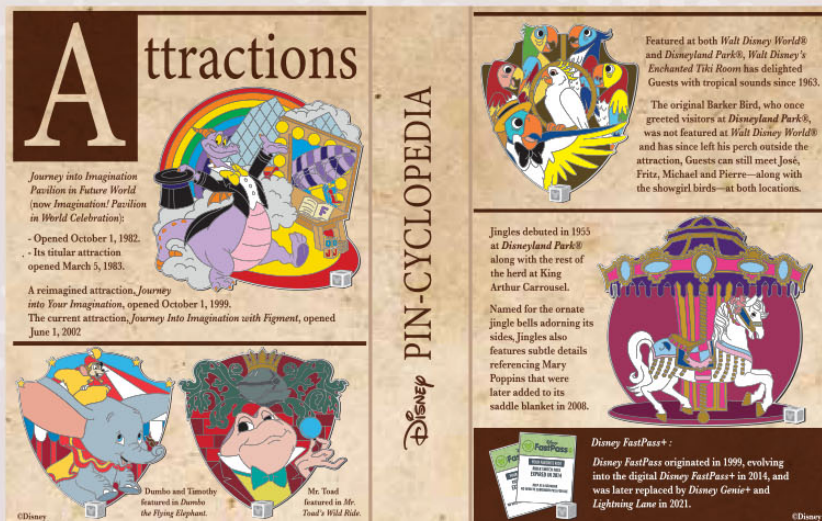

Disney PINS

48 Pin-Cyclopedia: Attractions

ARTIST: (48)Jes Willis

EDITION SIZE: 350

FEATURES: Glitter fill

RETAIL: \$150.00

DIMENSIONS: Range from 2.5" W X 2.5" H to 1" W X 1" H

49 Illuminated Musical Moments

Designed in collaboration with the 2025 Guest Design Experience Winner at the Celebrating 25 Years of Disney Pins Event. Celebrate the unforgettable magic of animated masterpieces with this dazzling pin collection, each capturing an iconic musical moment. For an encore as dazzling as a standing ovation—just open your box and let it light up, revealing a stage-worthy silhouette that brings the magic of the show to life!