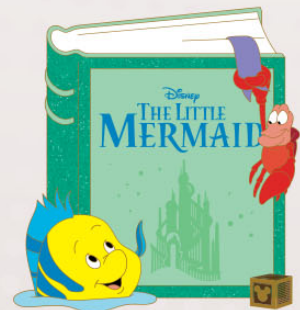

NOTES: Vending Machine Capsules come with 1 randomly selected pin per capsule. Capsules are sealed. If the capsule is opened, Guests will be unable to return or exchange the item.