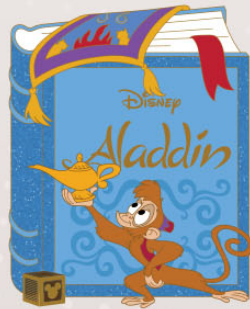

NOTES: Vending Machine Capsules come with 1 randomly selected pin per capsule. Capsules are sealed. If the capsule is opened, Guests will be unable to return or exchange the item.