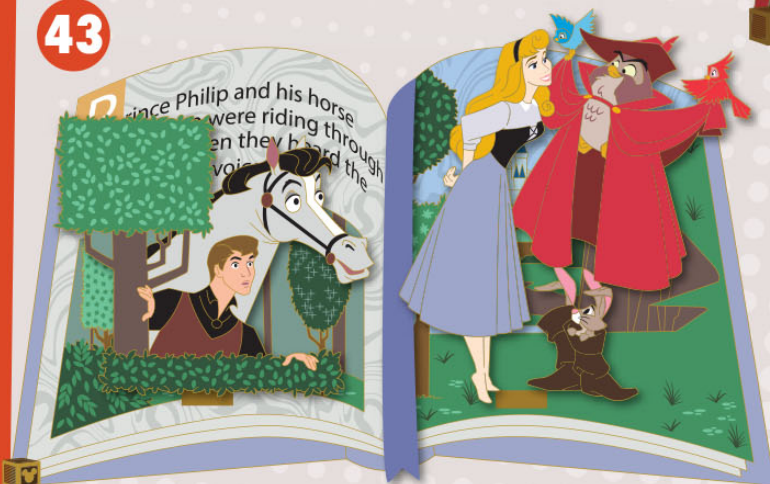

EDITION SIZE: 550 each

RETAIL: \$69.99

FEATURES: Sculpted metal hinged book, sliding character, marble fill

DIMENSIONS: 2.8" W X 2.15" H (when closed)

39

40

Disney Pop-up Books

Bring classic tales to life with these enchanting pop-up book pins! Each design unfolds like a storybook, revealing a magical scene that leaps off the page.

ARTIST: (41/42) Pati Pereira
(43) Maria Stuckey

EDITION SIZE: 500 each

FEATURES: Hinged characters, ribbon bookmark, foldable easel on base pin, marble fill

RETAIL: \$79.99

DIMENSIONS: 5"W X 3"H

41

42

43

44 Mickey's of Glendale Box Set

This first-of-its-kind collaboration with Mickey's of Glendale brings the alphabet, characters, and pins together! Each letter is brought to life by favorite friends, creating a whimsical display that's as imaginative as it is collectible. Celebrate creativity and spell out the magic with this unique mashup of art, storytelling, and Disney fun!