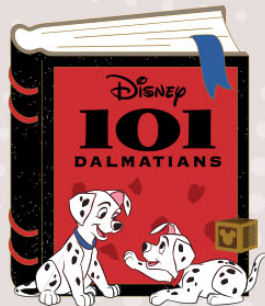

NOTES: Vending Machine Capsules come with 1 randomly selected pin per capsule. Capsules are sealed. If the capsule is opened, Guests will be unable to return or exchange the item.