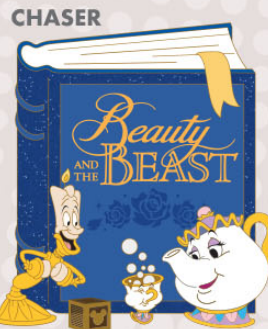

NOTES: Vending Machine Capsules come with 1 randomly selected pin per capsule. Capsules are sealed. If the capsule is opened, Guests will be unable to return or exchange the item.