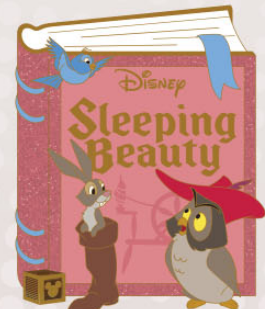

NOTES: Vending Machine Capsules come with 1 randomly selected pin per capsule. Capsules are sealed. If the capsule is opened, Guests will be unable to return or exchange the item.