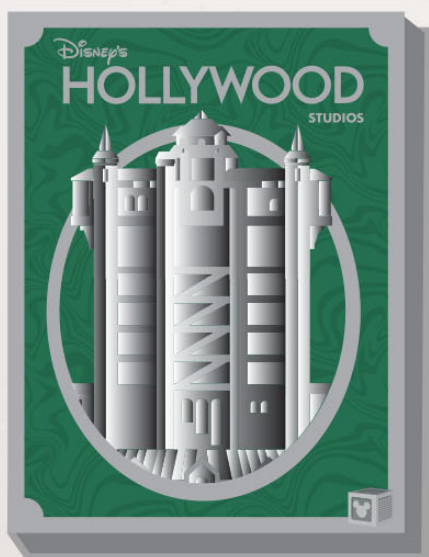

EDITION SIZE: 550 each

RETAIL: \$69.99

FEATURES: Sculpted metal hinged book, sliding character, marble fill

DIMENSIONS: 2.8"W X 2.15"H (when closed)

37

38

Park Storybooks

ARTIST: (39) Jason Peltz
(40) Maria Stuckey

EDITION SIZE: 550 each

RETAIL: \$69.99

FEATURES: Sculpted metal hinged book, sliding character, marble fill

DIMENSIONS: 2.8" W X 2.15" H (when closed)

39

40

Disney Pop-up Books

Bring classic tales to life with these enchanting pop-up book pins! Each design unfolds like a storybook, revealing a magical scene that leaps off the page.