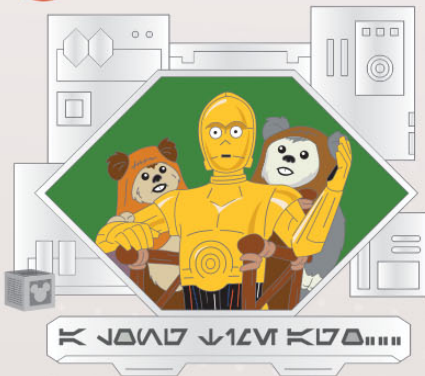

"Once upon a time..."

Every story begins with a spark of imagination. Celebrate legendary storytellers and timeless adventures with these pins that feature beloved storytellers who invite you to dream anew.

ARTIST: (4/5) Kate Dykstra
(2/3/6) Jason Peltz

EDITION SIZE: 750 each

FEATURES: Sculpted Metal,
Translucent fill

RETAIL: $27.99

DIMENSIONS: (2) 2"W X 1.83"H
(3/4/5/6) 2"W X 2"H

2