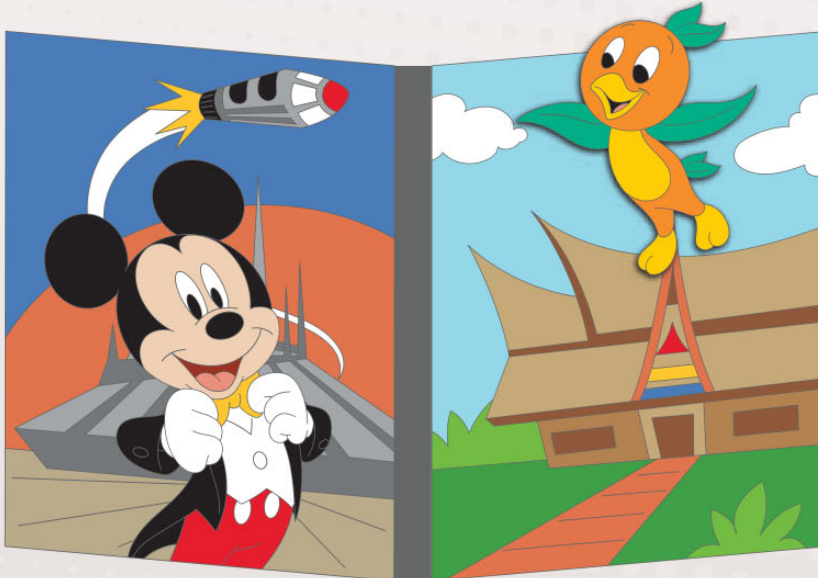

Disney PINS

Disney A-Z

PIN EVENT 2026

ABC's

Continue the building blocks of the ABC's with these mini jumbo pins. Each pin features a bold letter filled with Disney characters whose names begin with A, B or C. From adventurous heroes to lovable sidekicks, every pin is a mini storybook of friendship and fun.

Disney PINS

Park Storybooks

Step into adventure with the Park Storybooks pin collection, where every pin opens to reveal a magical story from each Walt Disney World park.

ARTIST: (37) Jason Peltz
(38) Maria Stuckey

EDITION SIZE: 550 each

RETAIL: \$69.99

FEATURES: Sculpted metal hinged book, sliding character, marble fill

DIMENSIONS: 2.8"W X 2.15"H (when closed)

37

38

Park Storybooks

ARTIST: (39) Jason Peltz
(40) Maria Stuckey

EDITION SIZE: 550 each

RETAIL: \$69.99

FEATURES: Sculpted metal hinged book, sliding character, marble fill

DIMENSIONS: 2.8" W X 2.15" H (when closed)

39

40

Disney Pop-up Books

Bring classic tales to life with these enchanting pop-up book pins! Each design unfolds like a storybook, revealing a magical scene that leaps off the page.