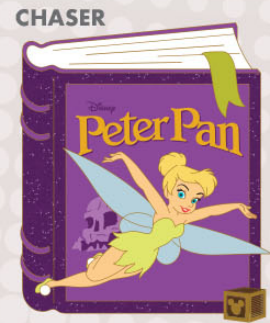

NOTES: Vending Machine Capsules come with 1 randomly selected pin per capsule. Capsules are sealed. If the capsule is opened, Guests will be unable to return or exchange the item.