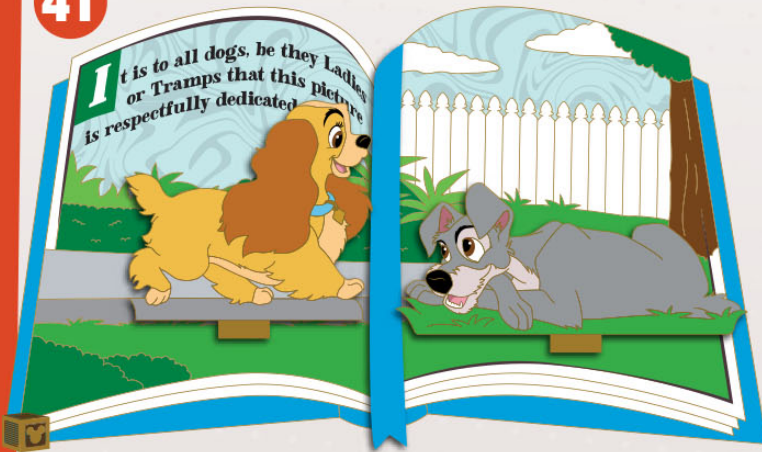

Disney Pop-up Books

Bring classic tales to life with these enchanting pop-up book pins! Each design unfolds like a storybook, revealing a magical scene that leaps off the page.

ARTIST: (41/42) Pati Pereira
(43) Maria Stuckey

EDITION SIZE: 500 each

FEATURES: Hinged characters, ribbon bookmark, foldable easel on base pin, marble fill

RETAIL: $79.99

DIMENSIONS: 5"W X 3"H

41